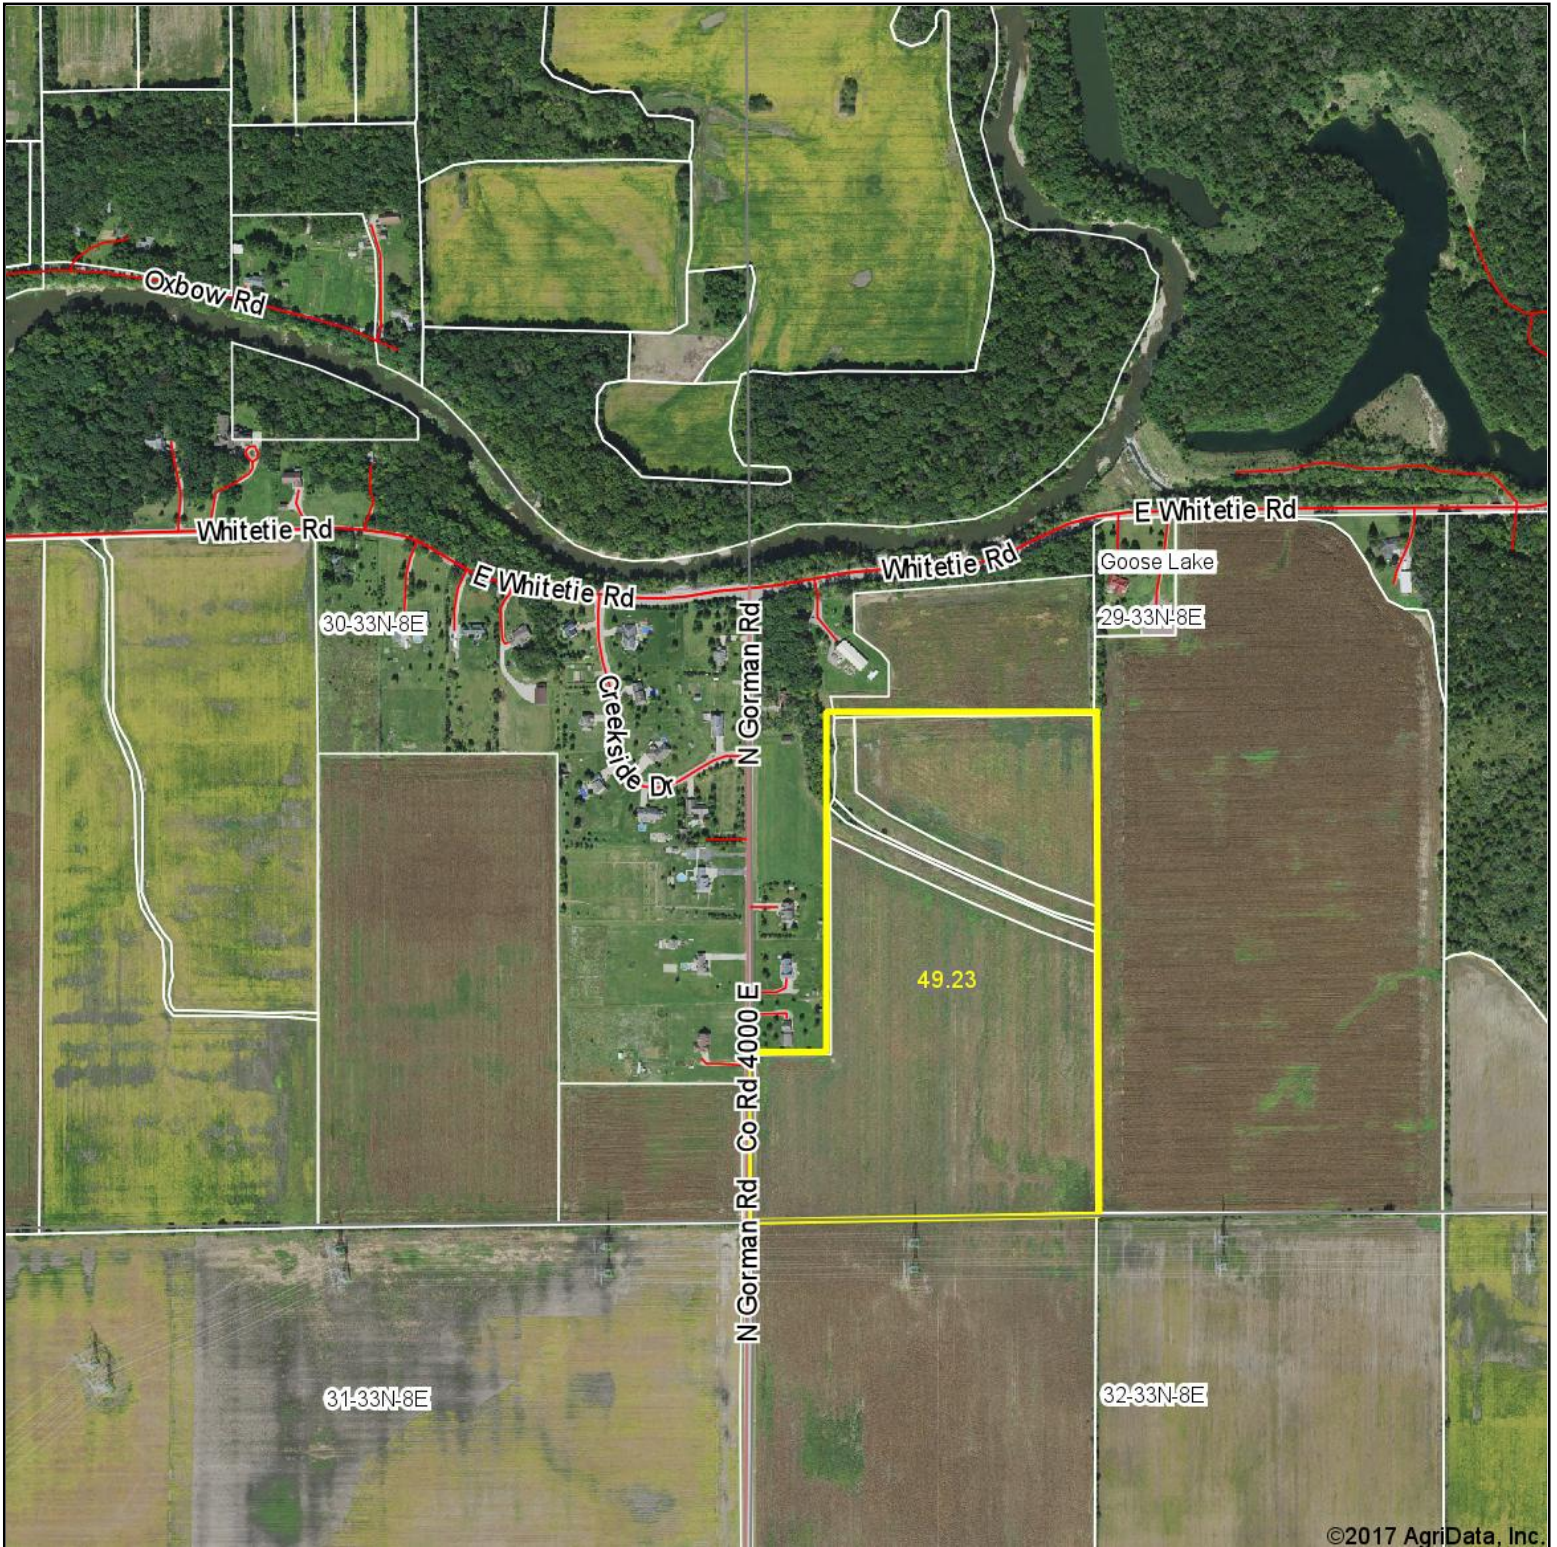

Aerial Map - 49.23 Acres

©2017 AgriData, Inc.

map center: 41° 18' 20.51, -88° 20' 34.9

RO
RICHARD A. OLSON
& ASSOCIATES, INC.
531 W. Bedford Road, Morris, IL 60450
Ph: 815-942-4266 Fax: 815-942-4654
www.richardaolson.com

Maps Provided By:

 **surety**
CUSTOMIZED ONLINE MAPPING
© AgriData, Inc. 2017 www.AgriDataInc.com

29-33N-8E
Grundy County
Illinois

2/28/2017