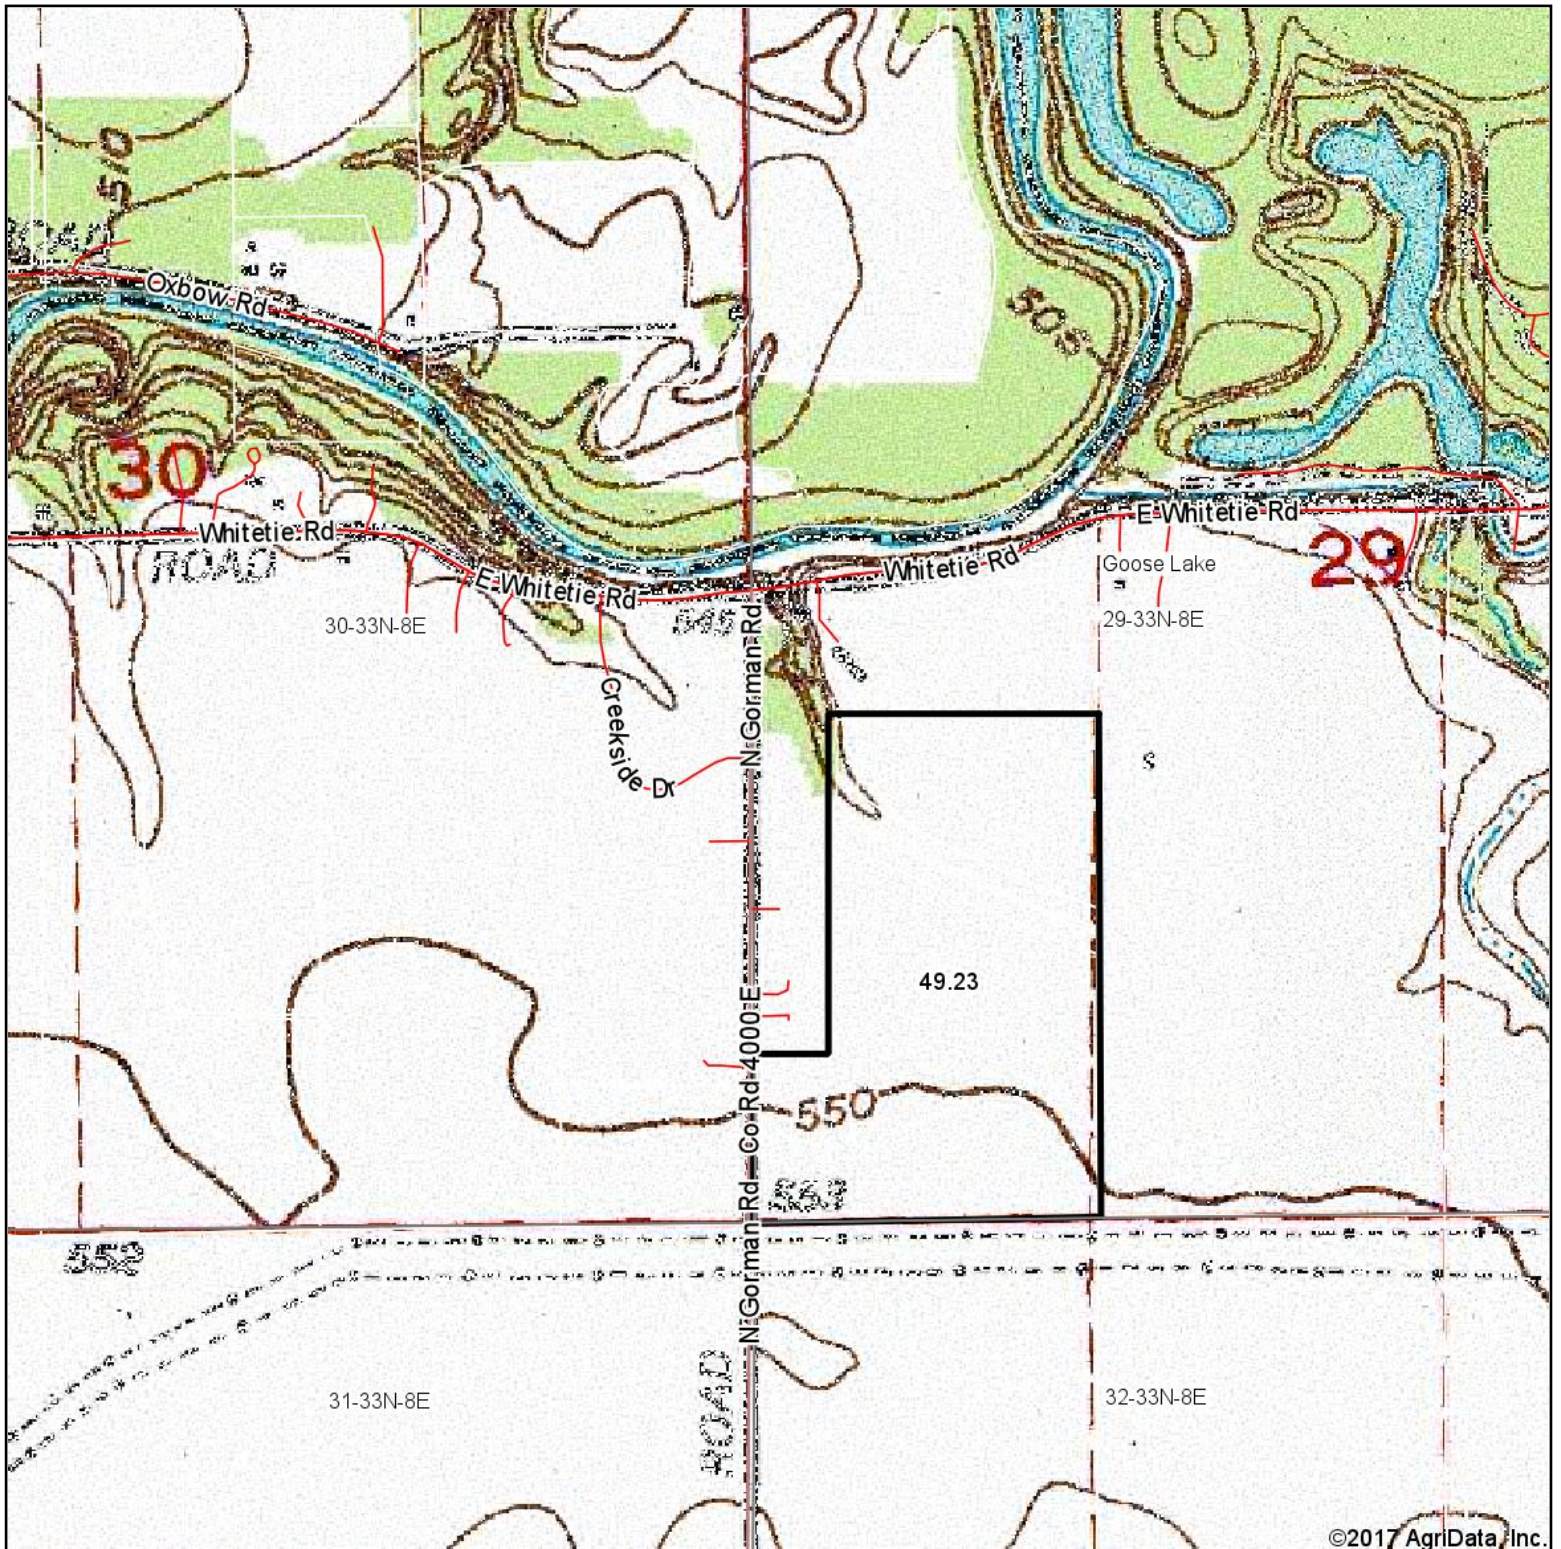

Topography Map - 49.23 Acres

©2017 AgriData, Inc.

map center: 41° 18' 20.51, -88° 20' 34.9

29-33N-8E
Grundy County
Illinois

2/28/2017

Maps Provided By:

© AgriData, Inc. 2017

www.AgriDataInc.com