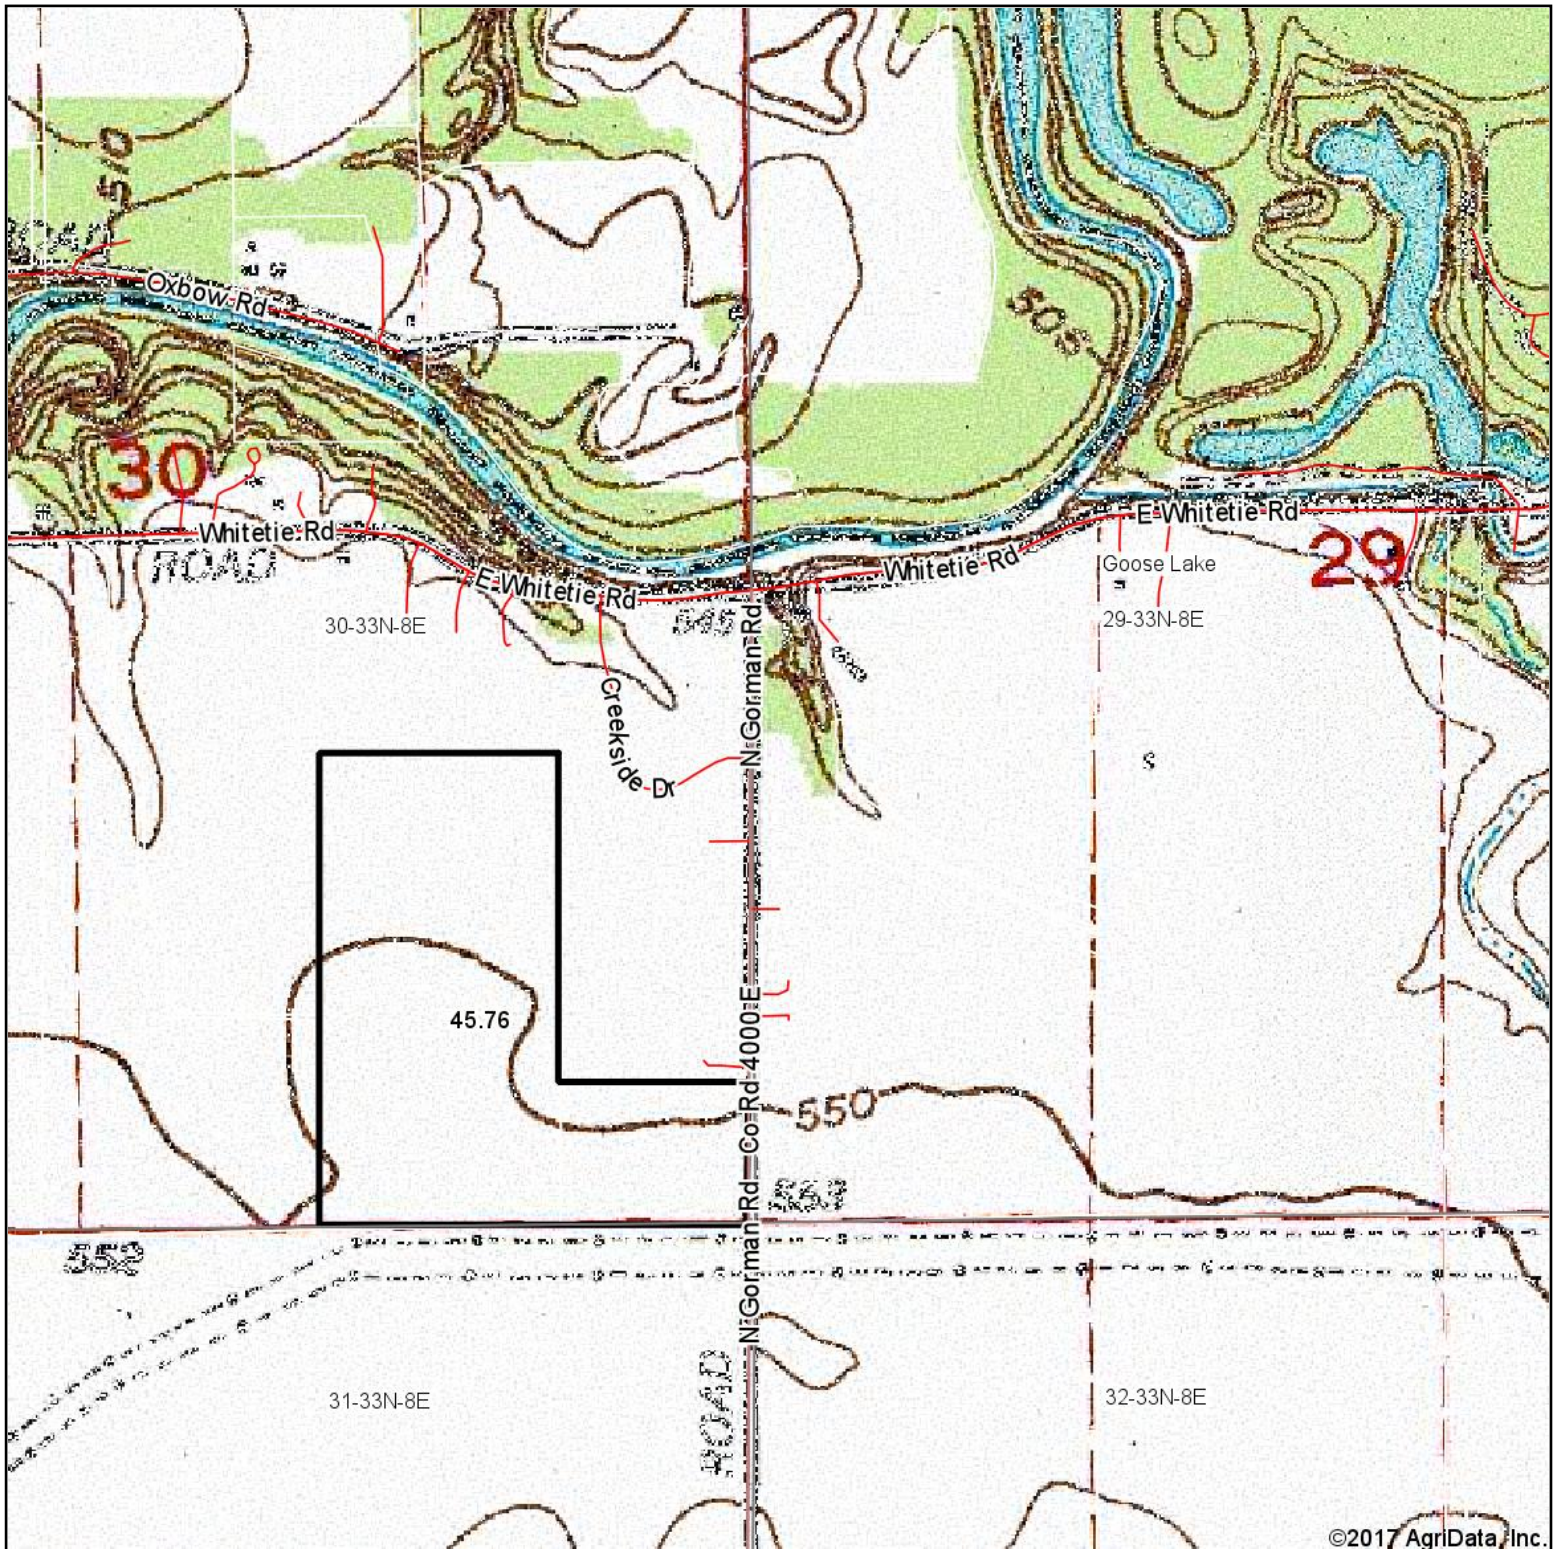

Topography Map - 45.76 Acres

©2017 AgriData, Inc.

map center: 41° 18' 20.51, -88° 20' 34.9

29-33N-8E
Grundy County
Illinois

2/28/2017

Maps Provided By:

© AgriData, Inc. 2017

www.AgriDataInc.com