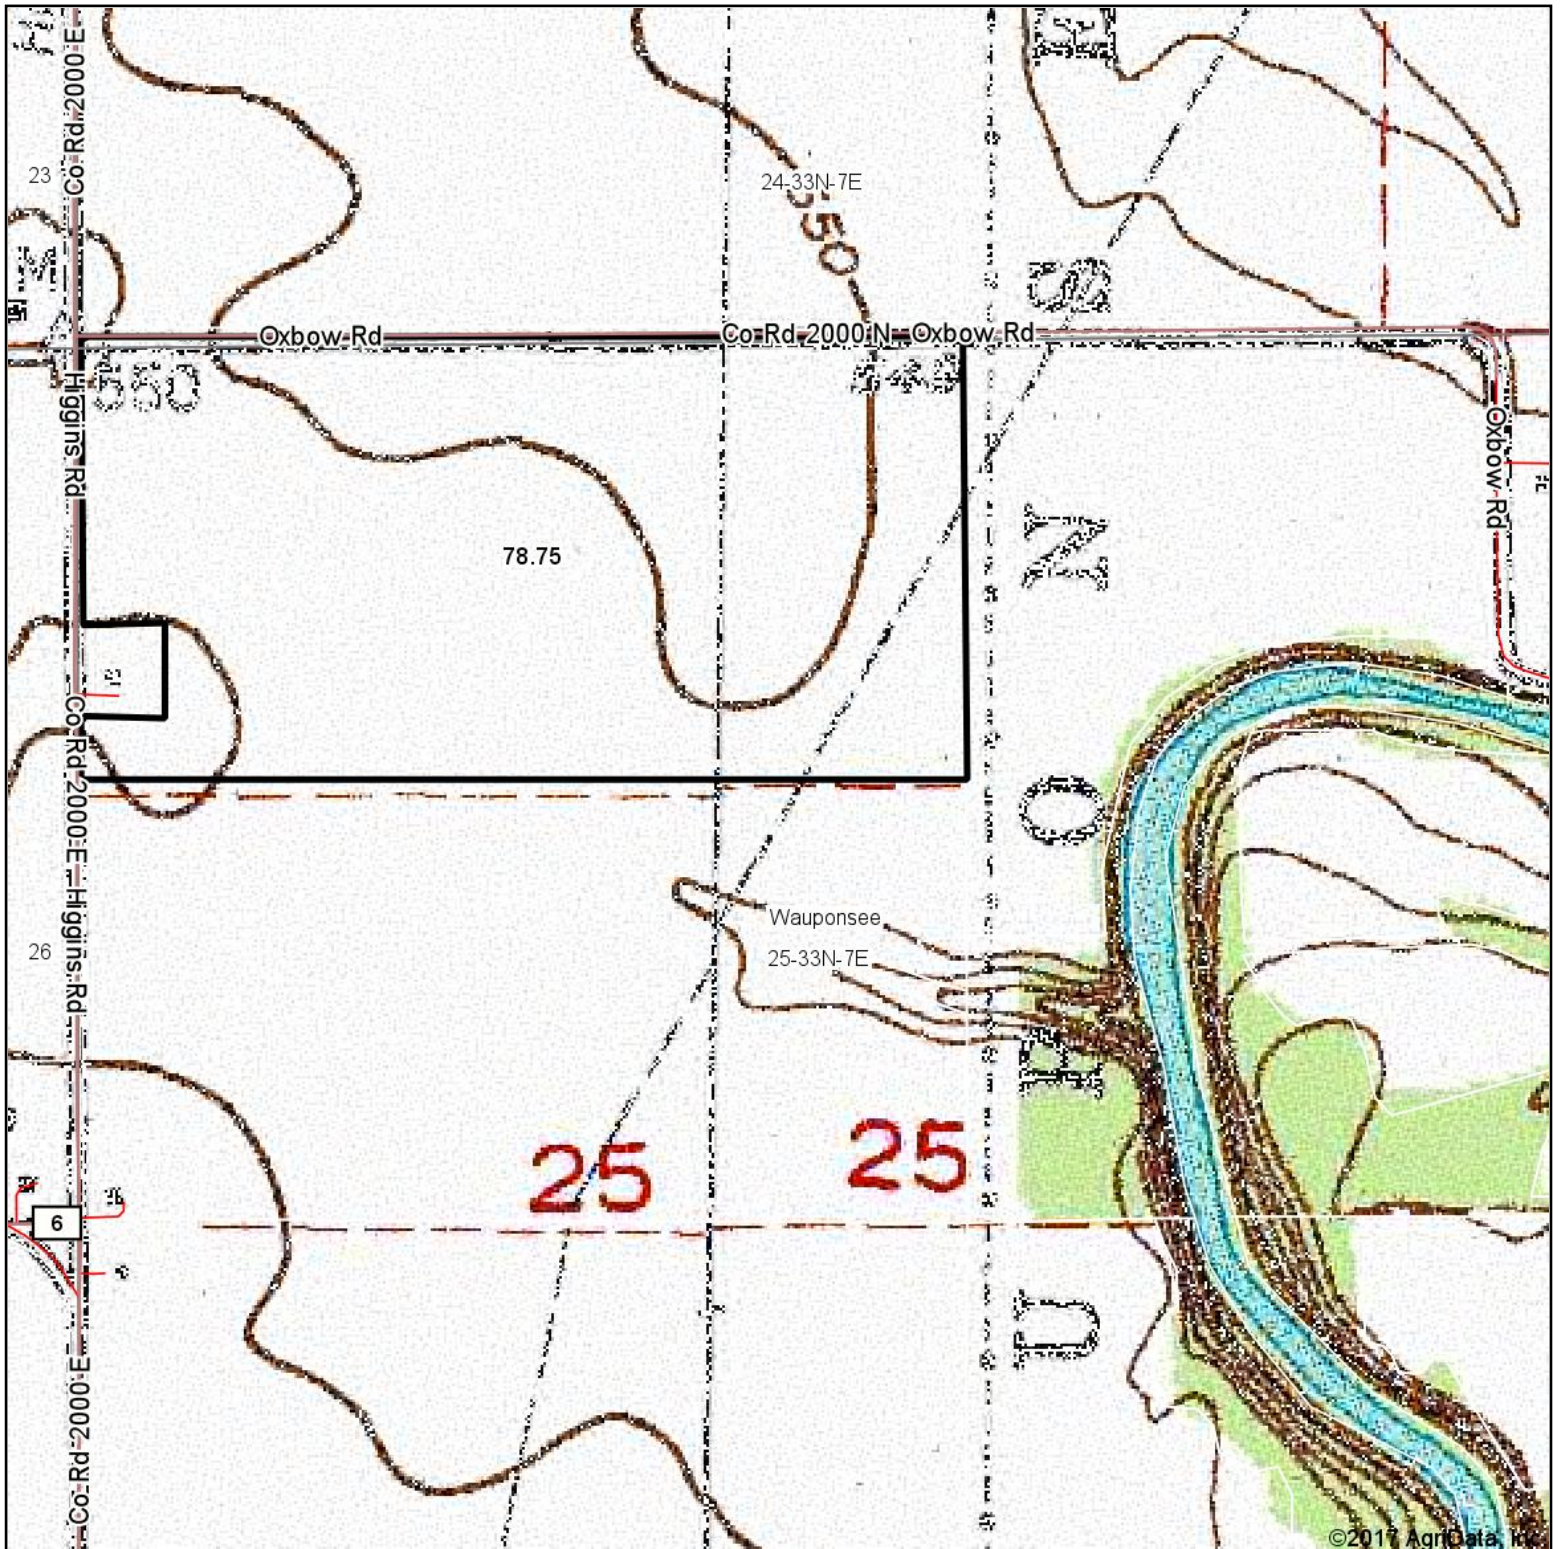

Topography Map - Tract 1 - 78.75 acres

©2017 AgriData, Inc.

map center: 41° 18' 40.69, -88° 22' 27.86

25-33N-7E
Grundy County
Illinois

6/14/2017

Maps Provided By:

© AgriData, Inc. 2017 www.AgriDataInc.com