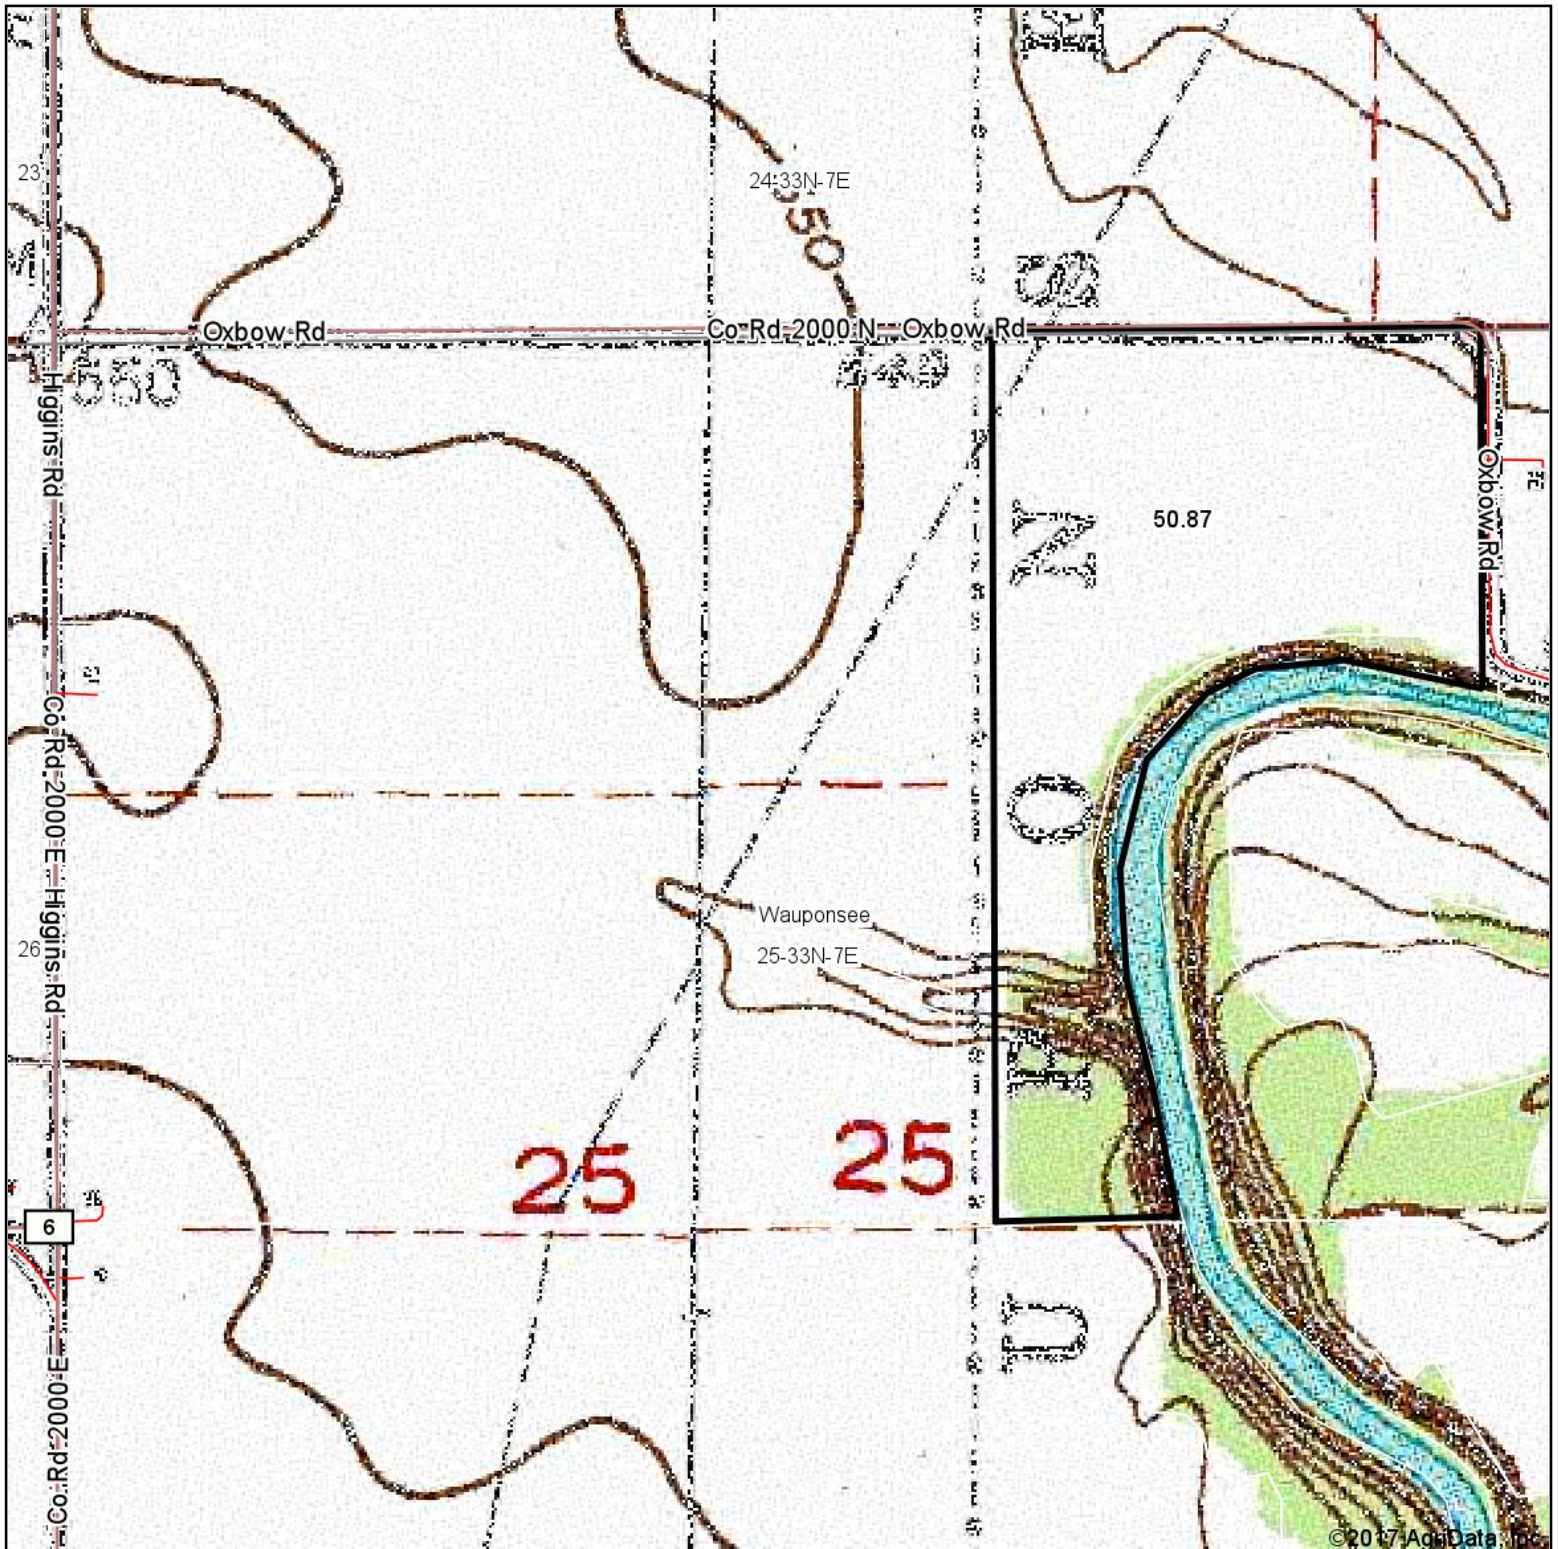

Topography Map - Tract 2 - 50.87 acres

map center: 41° 18' 40.69, -88° 22' 27.28

25-33N-7E
Grundy County
Illinois

6/14/2017

Maps Provided By:

© AgriData, Inc. 2017

www.AgriDataInc.com