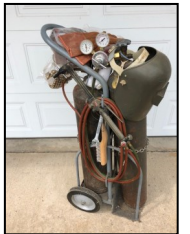

LARGE AMOUNT OF SMALL COLLECTIBLES - TOOLS - FRUEHAUF BOX TRAILER

PUBLIC ESTATE AUCTION

Sunday, October 28, 2018
@ 10:00 AM

Location: 1385 E Dupont Rd, Morris, IL

Directions: From the Illinois River Bridge in Morris, head South on IL-47 for 3.5 miles to Dupont Rd, then East 1.5 miles.

TRAILER: 1983 Fruehauf 28' Enclosed Box Trailer, Mdl FBBX-F1-28, 8'W, wood flooring, storage racks, roll down rear door, locking, spring suspension, air brakes, 11R24.5 tires, GVWR 35,000 lbs, GAWR 20,000 lbs, SN 2V02815FH020727.

TOOLS: Genie Lift Model #GL-8 Material Handler, lifts up to 400lbs up to 10', can be used as a hand truck, forklift or dolly; AIRCO Welder 225 amp MSN Stinger AC Transformer, works, Stock# 1353 0111; Oxy/Acetylene Tanks & Cart, new hose, gauges; 3-Piece Upright Craftsman Toolbox, like new, grey; Stihl MS 250 Chainsaw; Stihl FS 110 R Trimmer; Generac 2400psi Pressure Washer, mdl G24, Honda 5.5hp, works; Roper 5hp Rototiller, 22", works good; Rigid Manual Pipe Threader 8-Die Set; Wagner 9150 Twin Stroke Piston Pump Airless Paint Sprayer; Craftsman 10" Portable Table Saw; Craftsman Router & Table; 1/2 ton lever chain hoist; Asst Shovels, Prybars; Yard Tools; Steel Cargo Carrier Platform w/lights & tool box, fits 2" receiver.