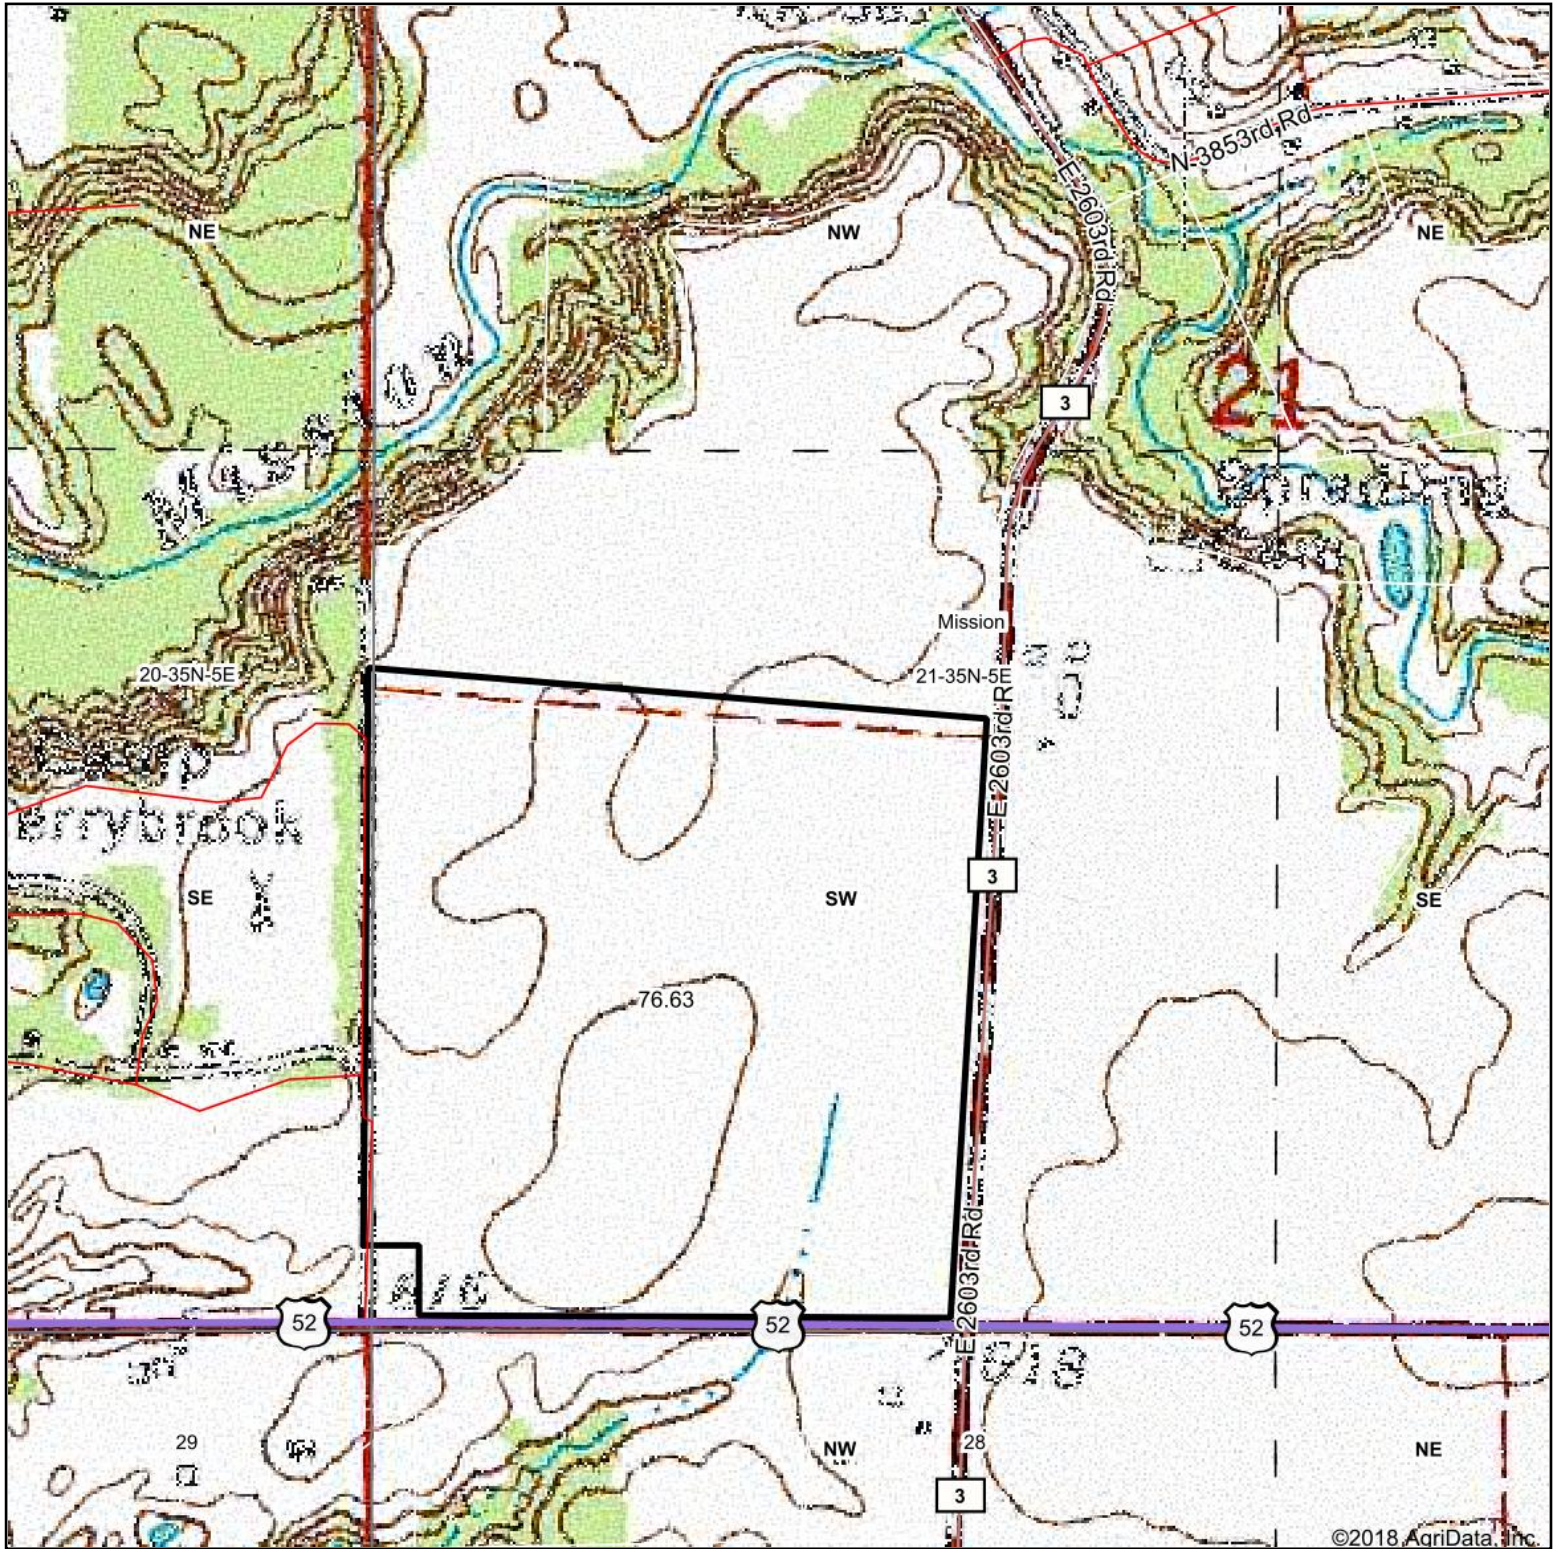

Tract 1 - 76.63 Acres - Topography Map

©2018, AgriData, Inc.

map center: 41° 29' 24.52, -88° 40' 15.77

21-35N-5E
La Salle County
Illinois

10/10/2018

Maps Provided By:

© Agridata, Inc. 2018

www.AgridataInc.com