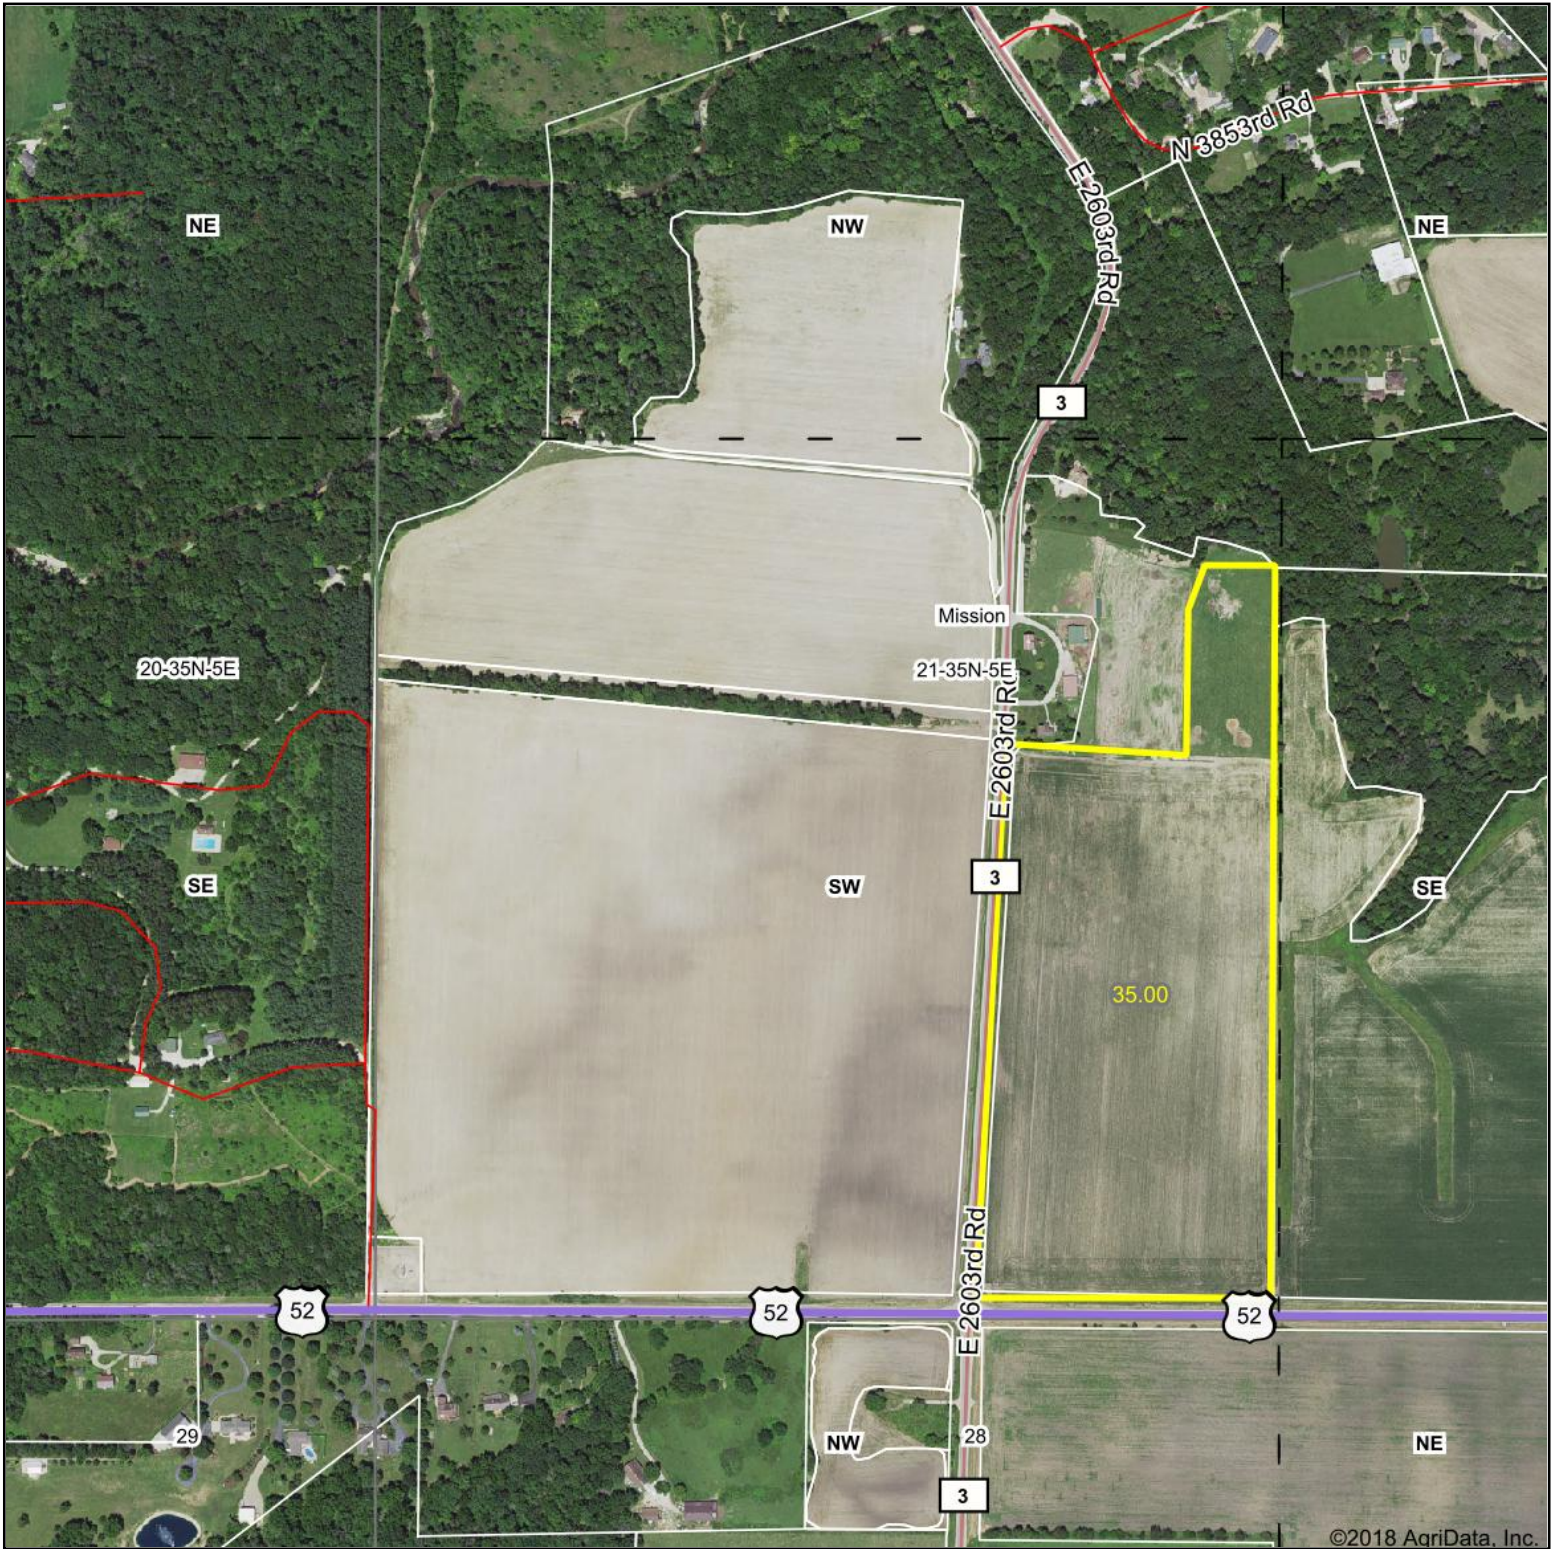

# Tract 2 - 35 Acres - Aerial Map

©2018 AgriData, Inc.

map center: 41° 29' 24.16, -88° 40' 15.97

**RO**  
 RICHARD A. OLSON  
 & ASSOCIATES, INC.  
 531 W. Bedford Road, Morris, IL 60450  
 Ph: 815-942-4266 Fax: 815-942-4654  
 www.richardaolson.com

Maps Provided By:  
  
 CUSTOMIZED ONLINE MAPPING  
 © AgriData, Inc. 2018 www.AgriDataInc.com

**21-35N-5E**  
 La Salle County  
 Illinois

10/16/2018