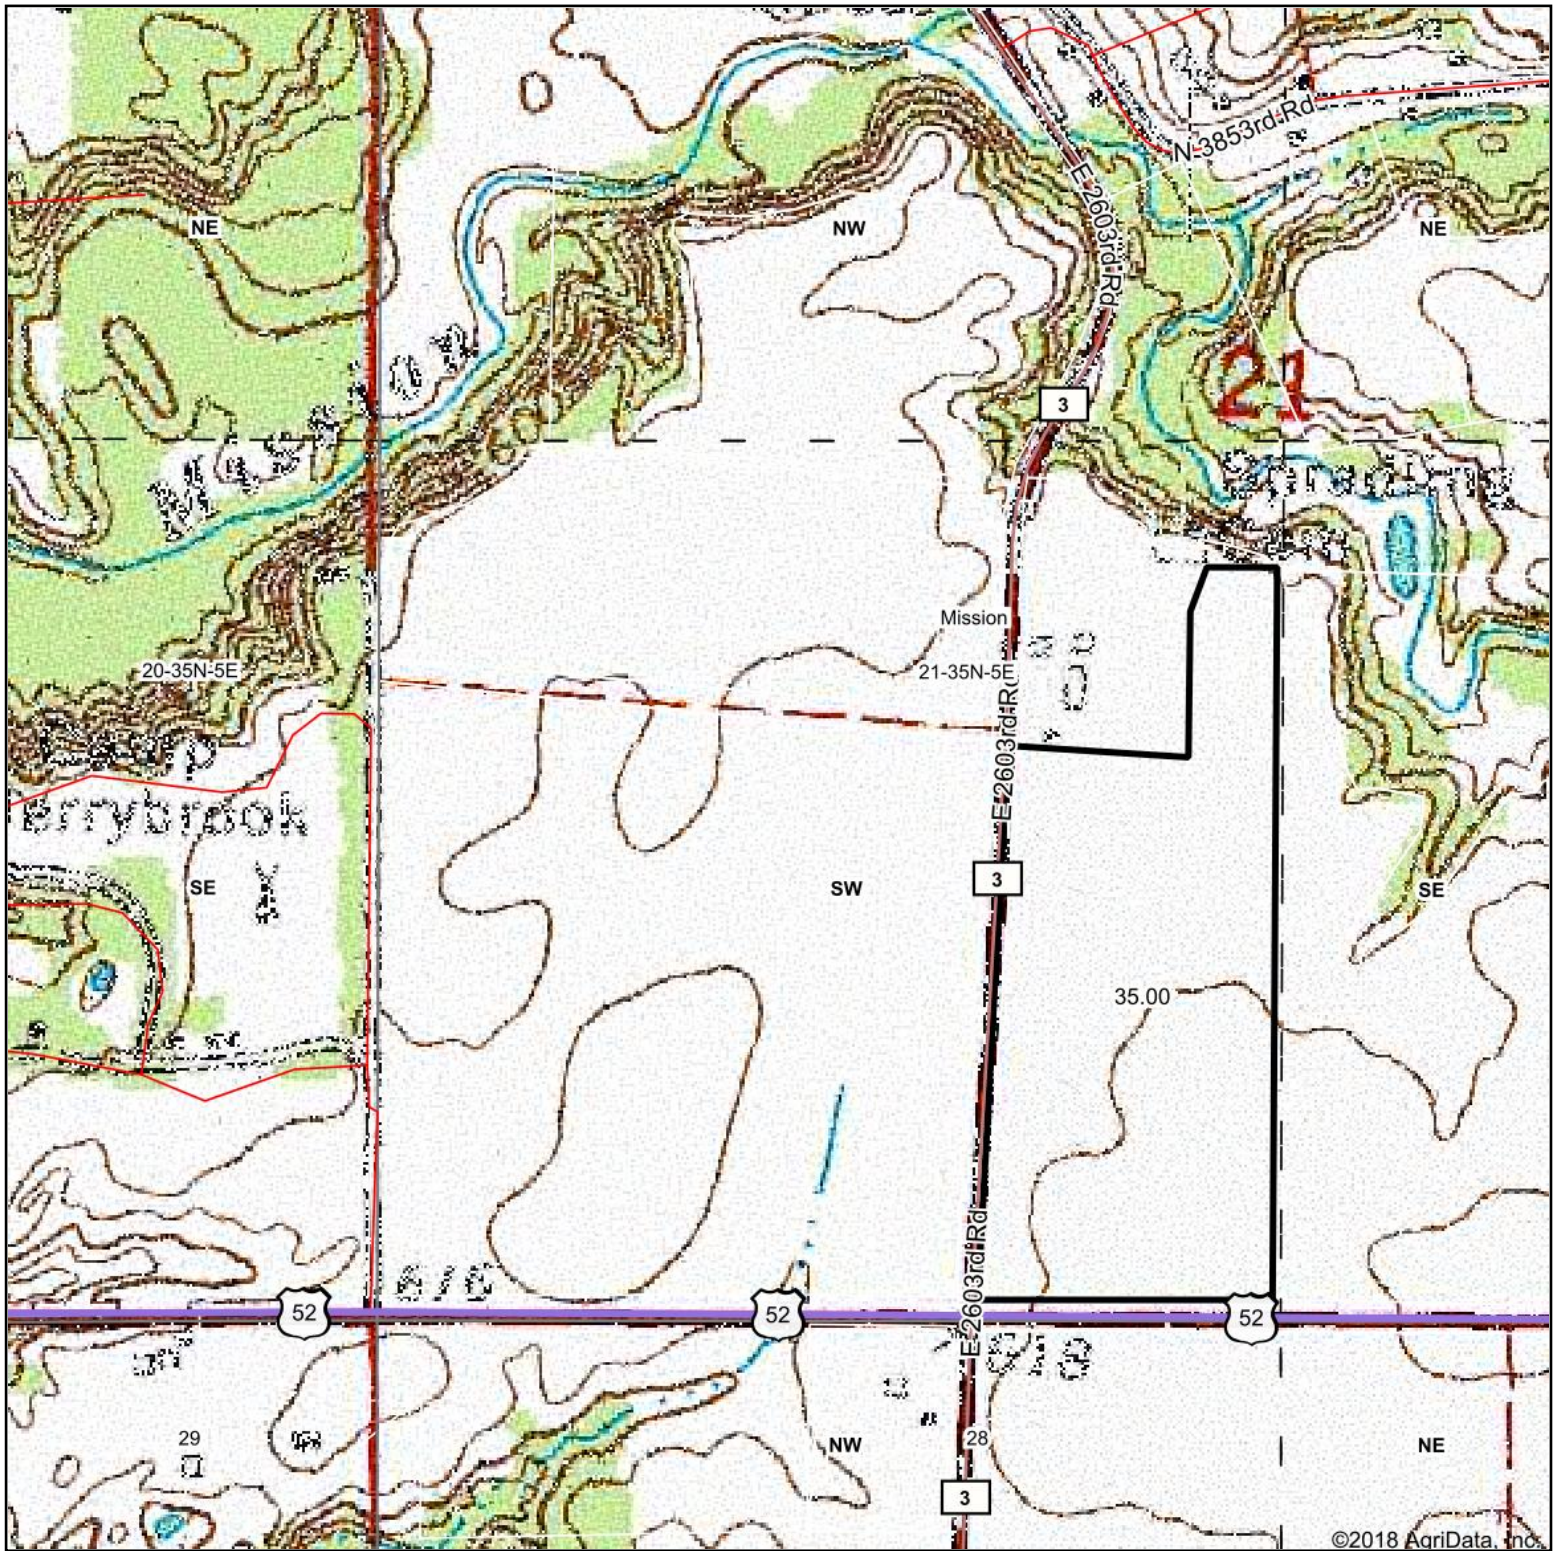

Tract 2 - 35 Acres - Topography Map

map center: 41° 29' 24.16, -88° 40' 15.97

21-35N-5E
La Salle County
Illinois

10/16/2018

Maps Provided By:

© Agridata, Inc. 2018

www.AgridataInc.com