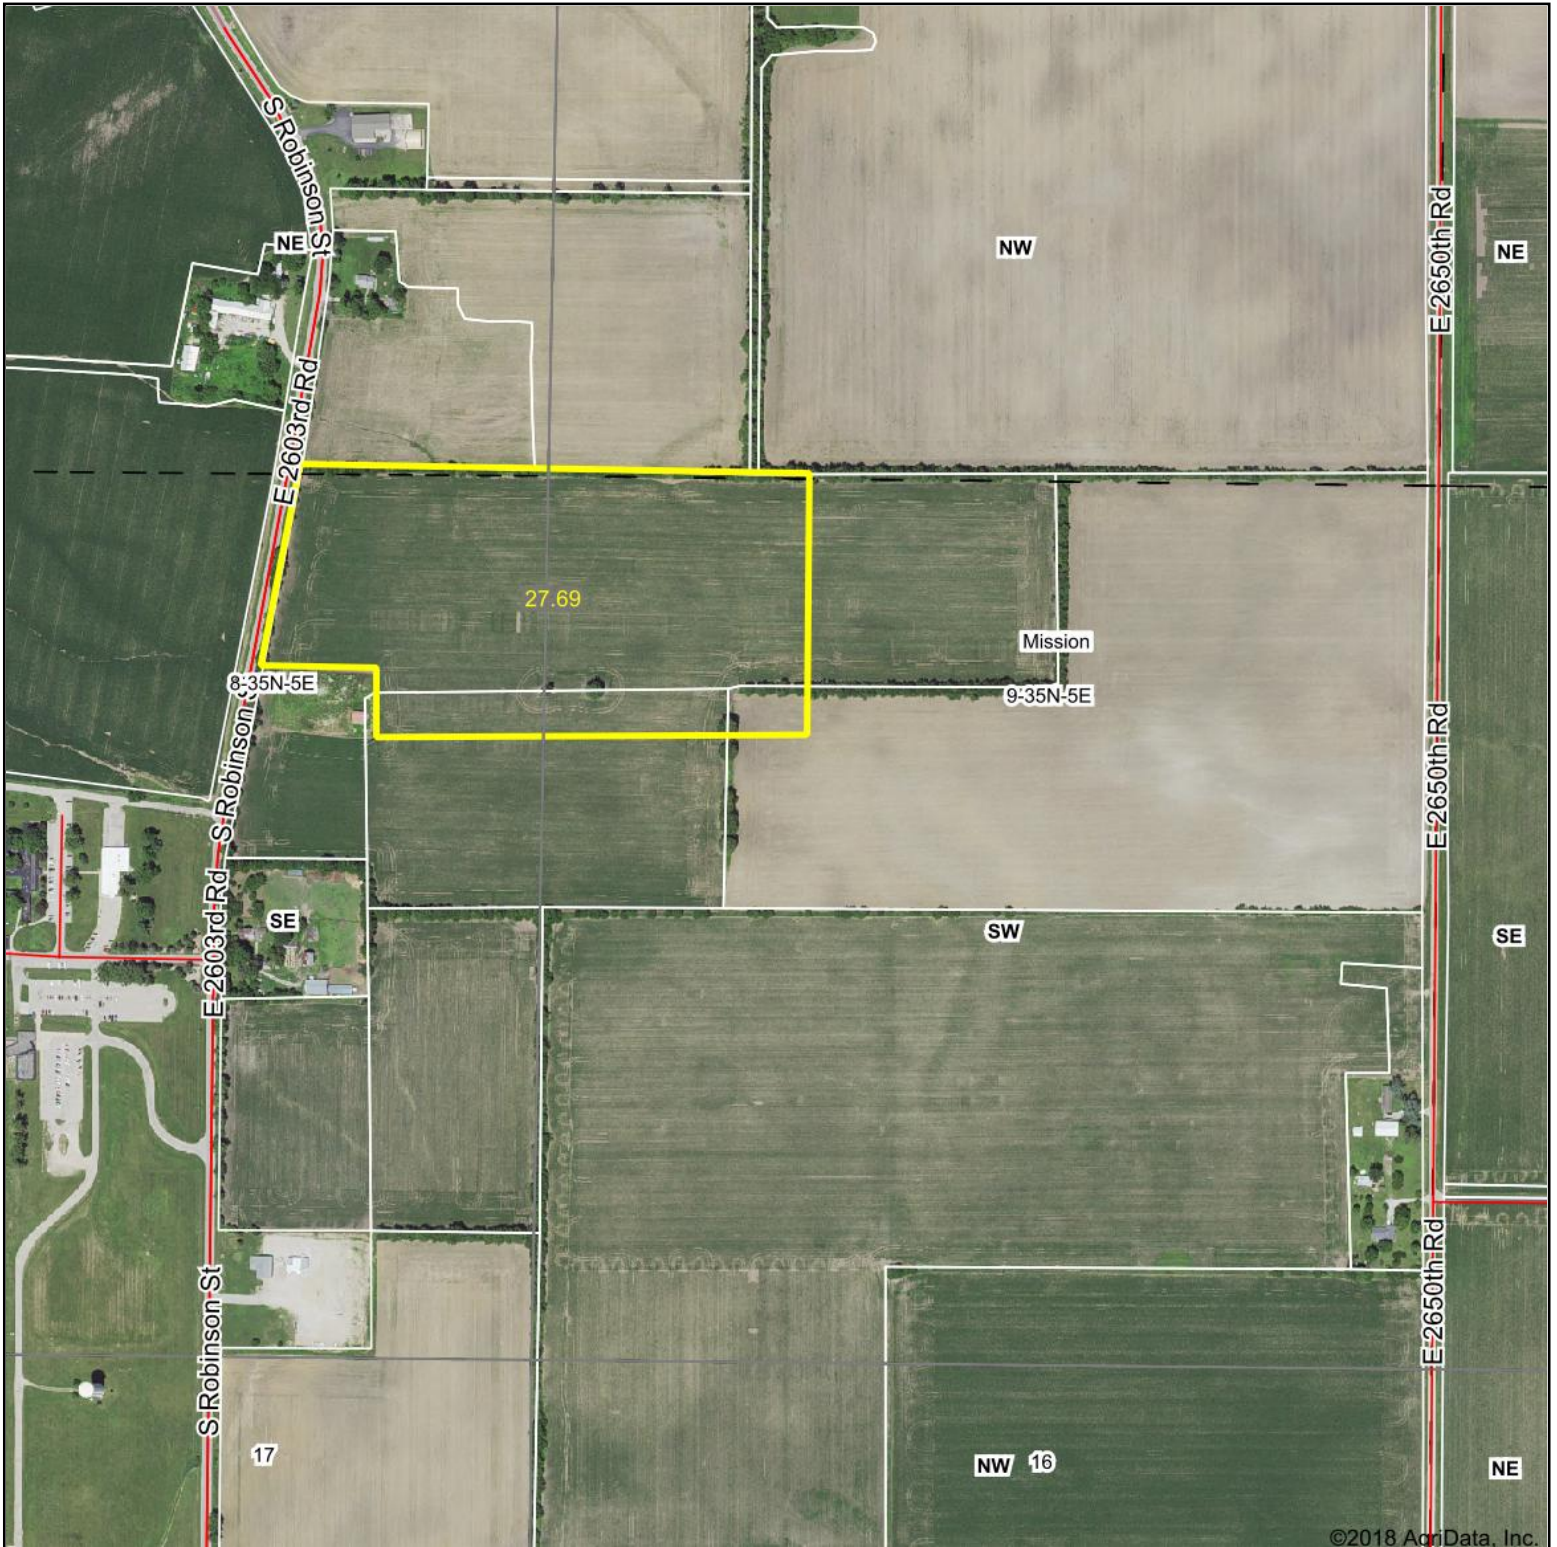

# Tract 3 - 27.69 Acres - Aerial Map

©2018 AgriData, Inc.

map center: 41° 31' 9.87, -88° 40' 24.09

**RO**  
RICHARD A. OLSON  
& ASSOCIATES, INC.  
531 W. Bedford Road, Morris, IL 60450  
Ph: 815-942-4266 Fax: 815-942-4654  
www.richardaolson.com

Maps Provided By:

**9-35N-5E**  
**La Salle County**  
**Illinois**

10/10/2018