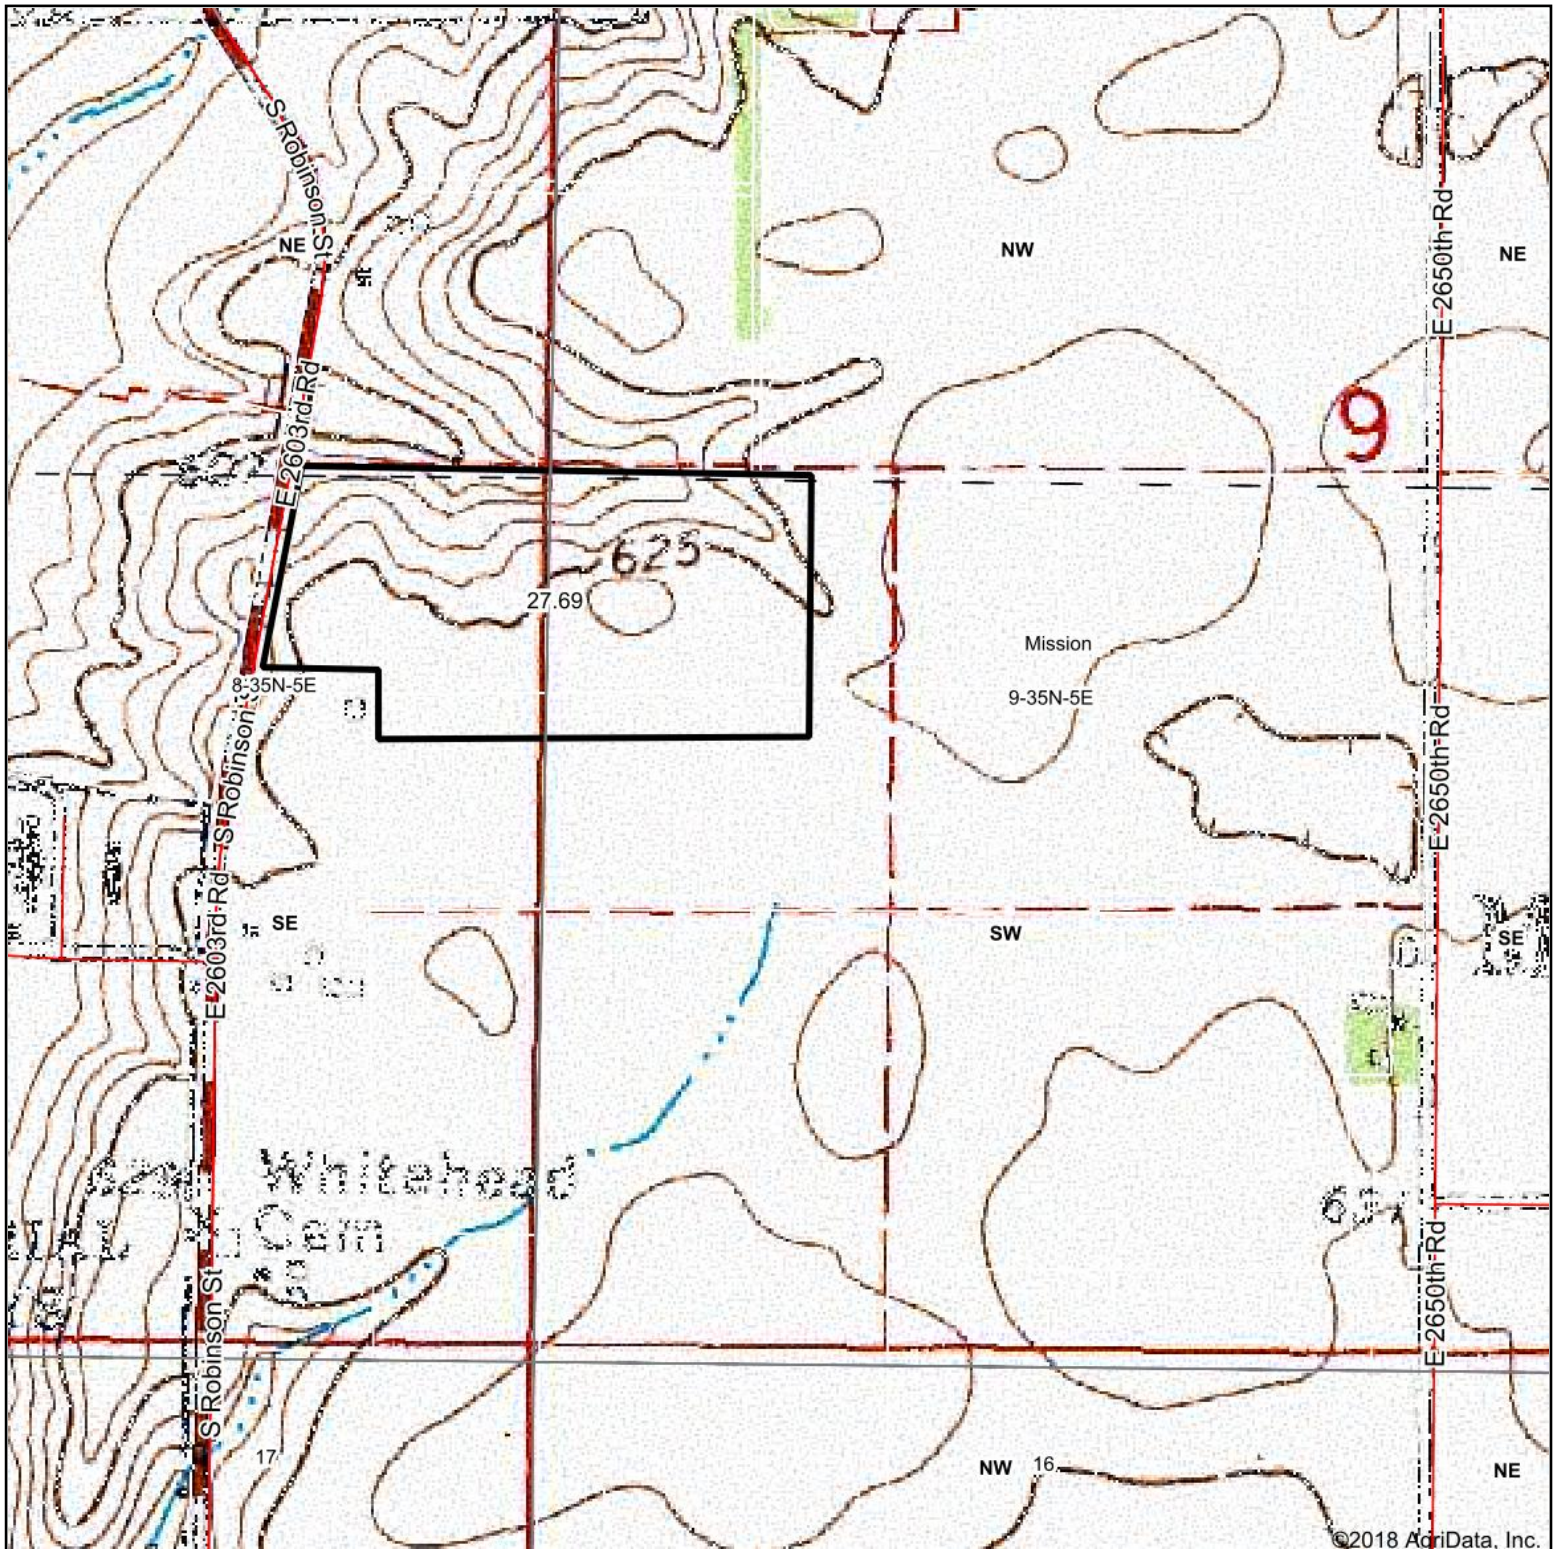

Tract 3 - 27.69 Acres - Topography Map

©2018 AgriData, Inc.

map center: 41° 31' 9.87, -88° 40' 24.09

9-35N-5E
La Salle County
Illinois

10/10/2018

Maps Provided By:

© AgriData, Inc. 2018 www.AgriDataInc.com