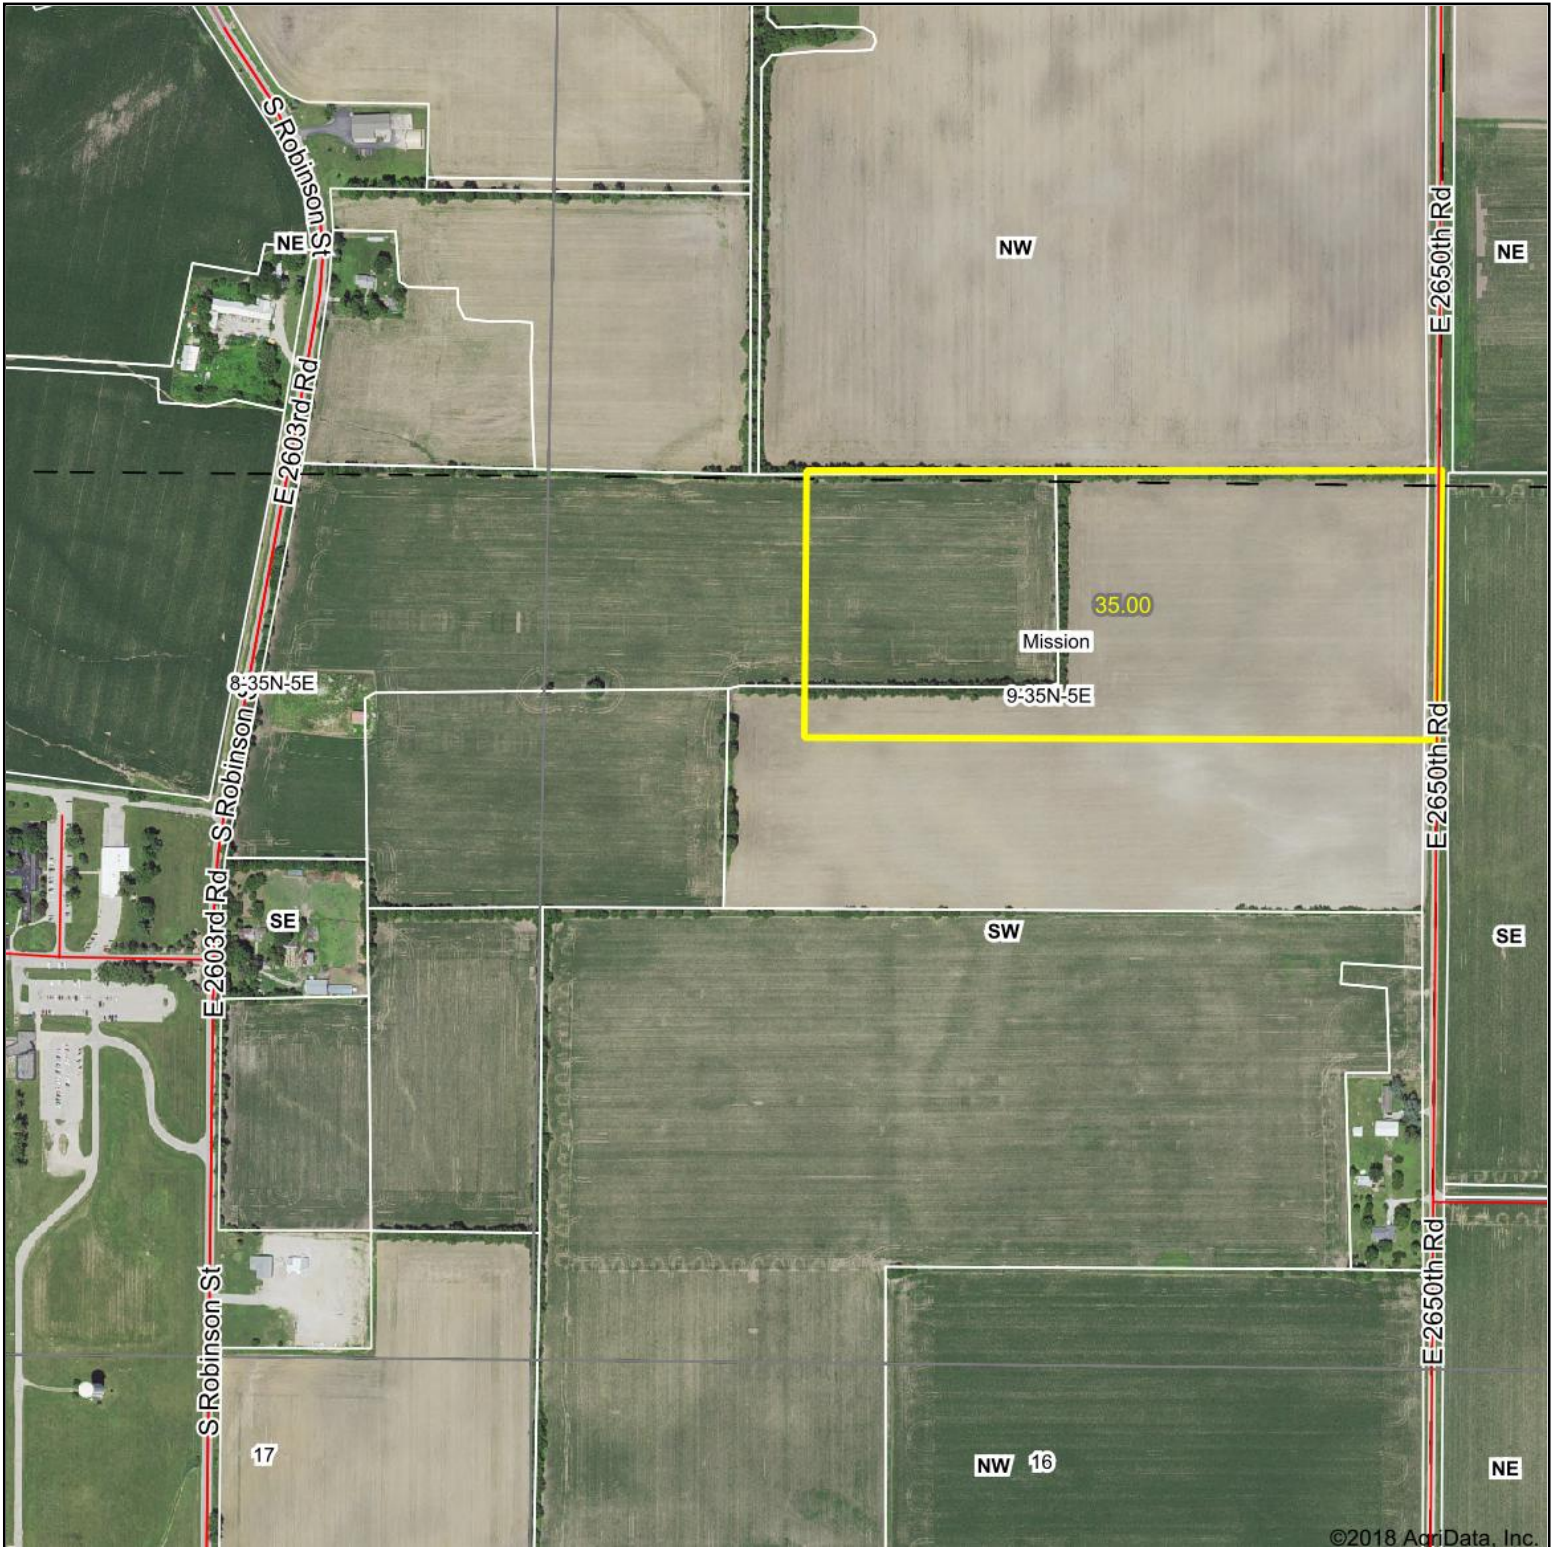

Tract 4 - 35 Acres - Aerial Map

©2018 AgriData, Inc.

map center: 41° 31' 9.87, -88° 40' 24.09

RO
RICHARD A. OLSON
& ASSOCIATES, INC.
531 W. Bedford Road, Morris, IL 60450
Ph: 815-942-4266 Fax: 815-942-4654
www.richardaolson.com

Maps Provided By:

© AgriData, Inc. 2018

www.AgriDataInc.com

9-35N-5E
La Salle County
Illinois

10/10/2018