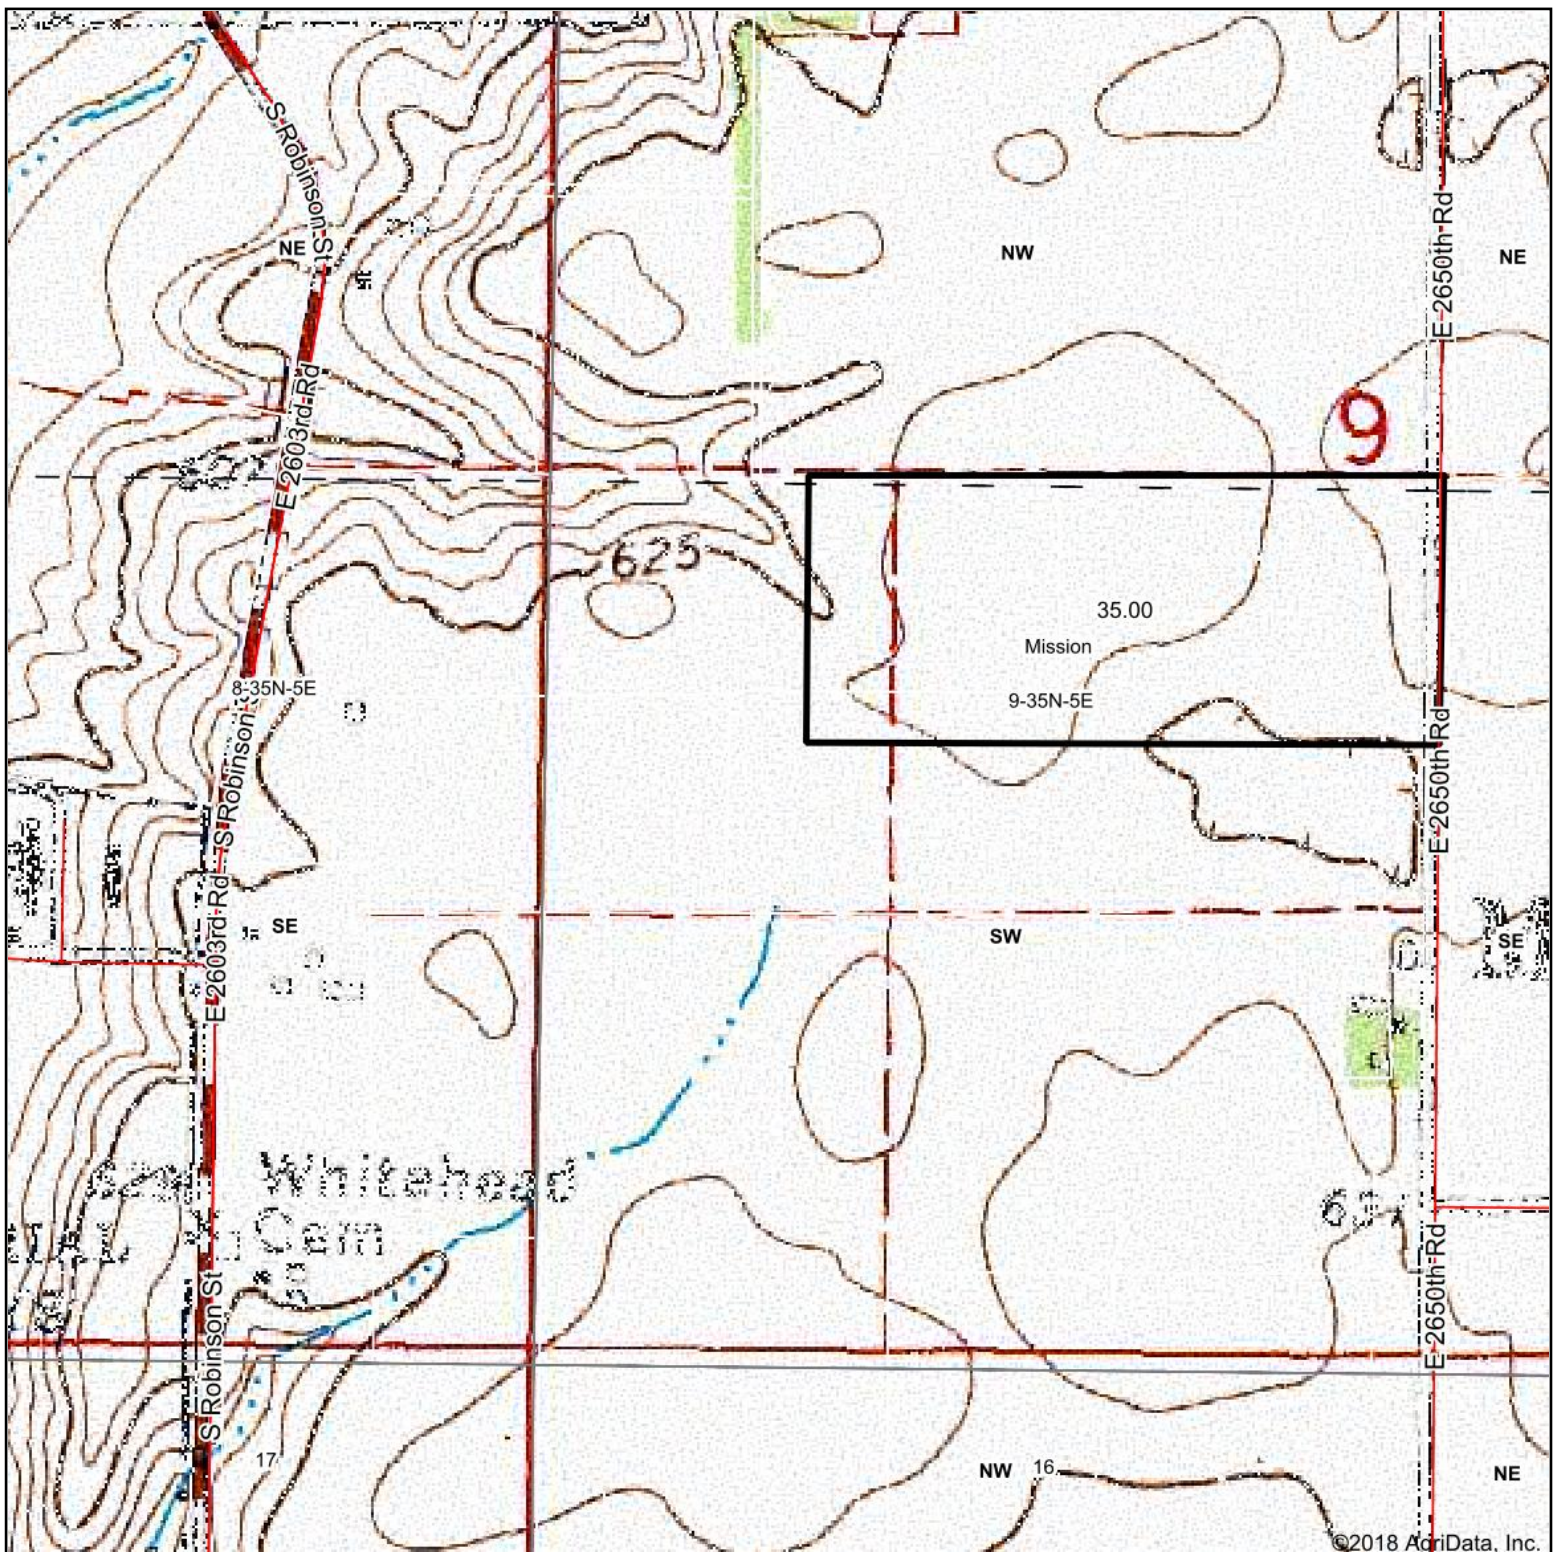

Tract 4 - 35 Acres - Topography Map

©2018 AgriData, Inc.

map center: 41° 31' 9.87, -88° 40' 24.09

9-35N-5E
La Salle County
Illinois

10/10/2018

**RICHARD A. OLSON
& ASSOCIATES, INC.**

Maps Provided By:

© AgriData, Inc. 2018 www.AgriDataInc.com