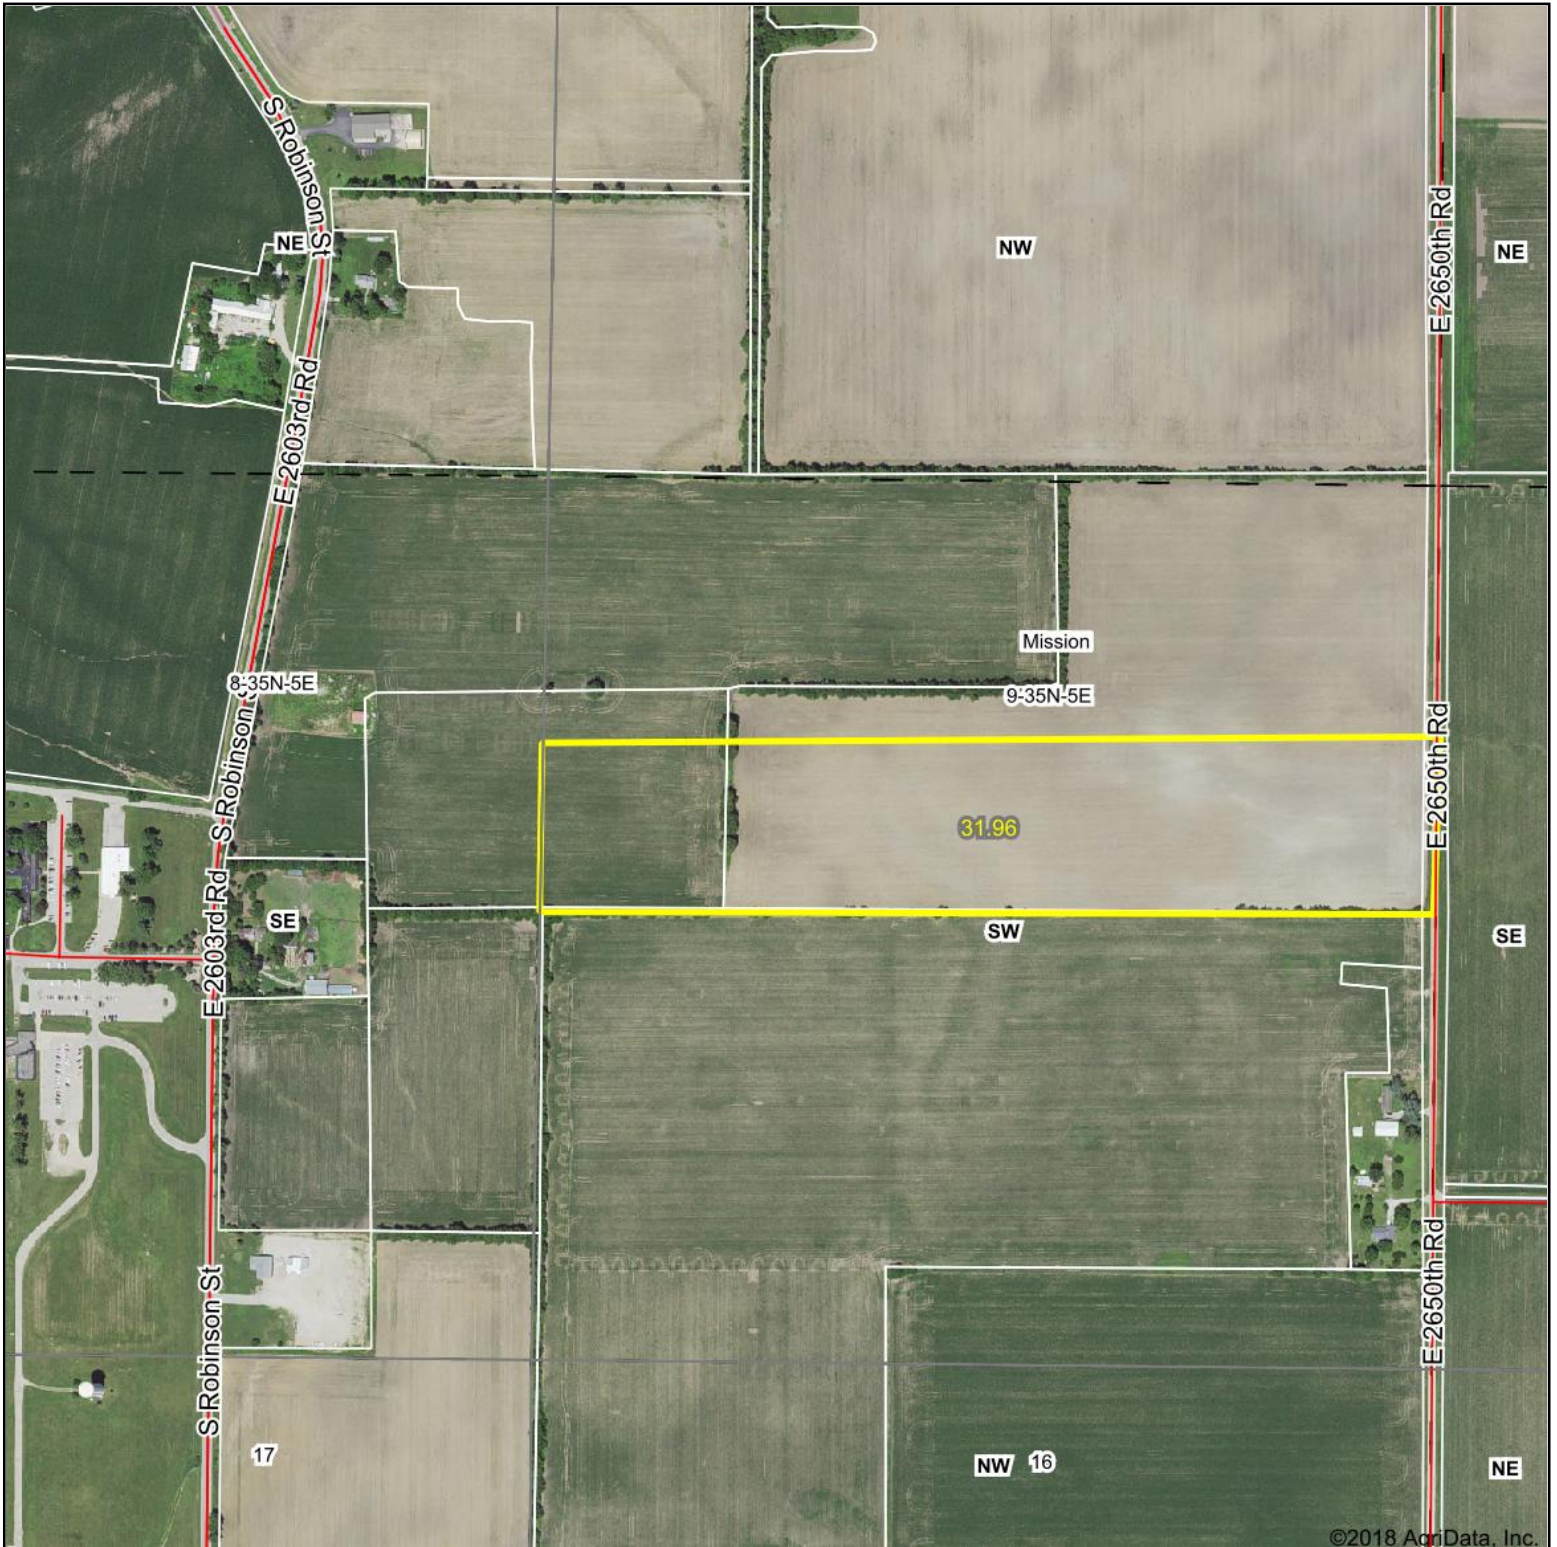

Tract 5 - 31.96 Acres - Aerial Map

©2018 AgriData, Inc.

map center: 41° 31' 9.87, -88° 40' 24.09

RO
RICHARD A. OLSON
& ASSOCIATES, INC.
531 W. Bedford Road, Morris, IL 60450
Ph: 815-942-4266 Fax: 815-942-4654
www.richardaolson.com

Maps Provided By:

© AgriData, Inc. 2018

www.AgriDataInc.com

9-35N-5E
La Salle County
Illinois

10/10/2018