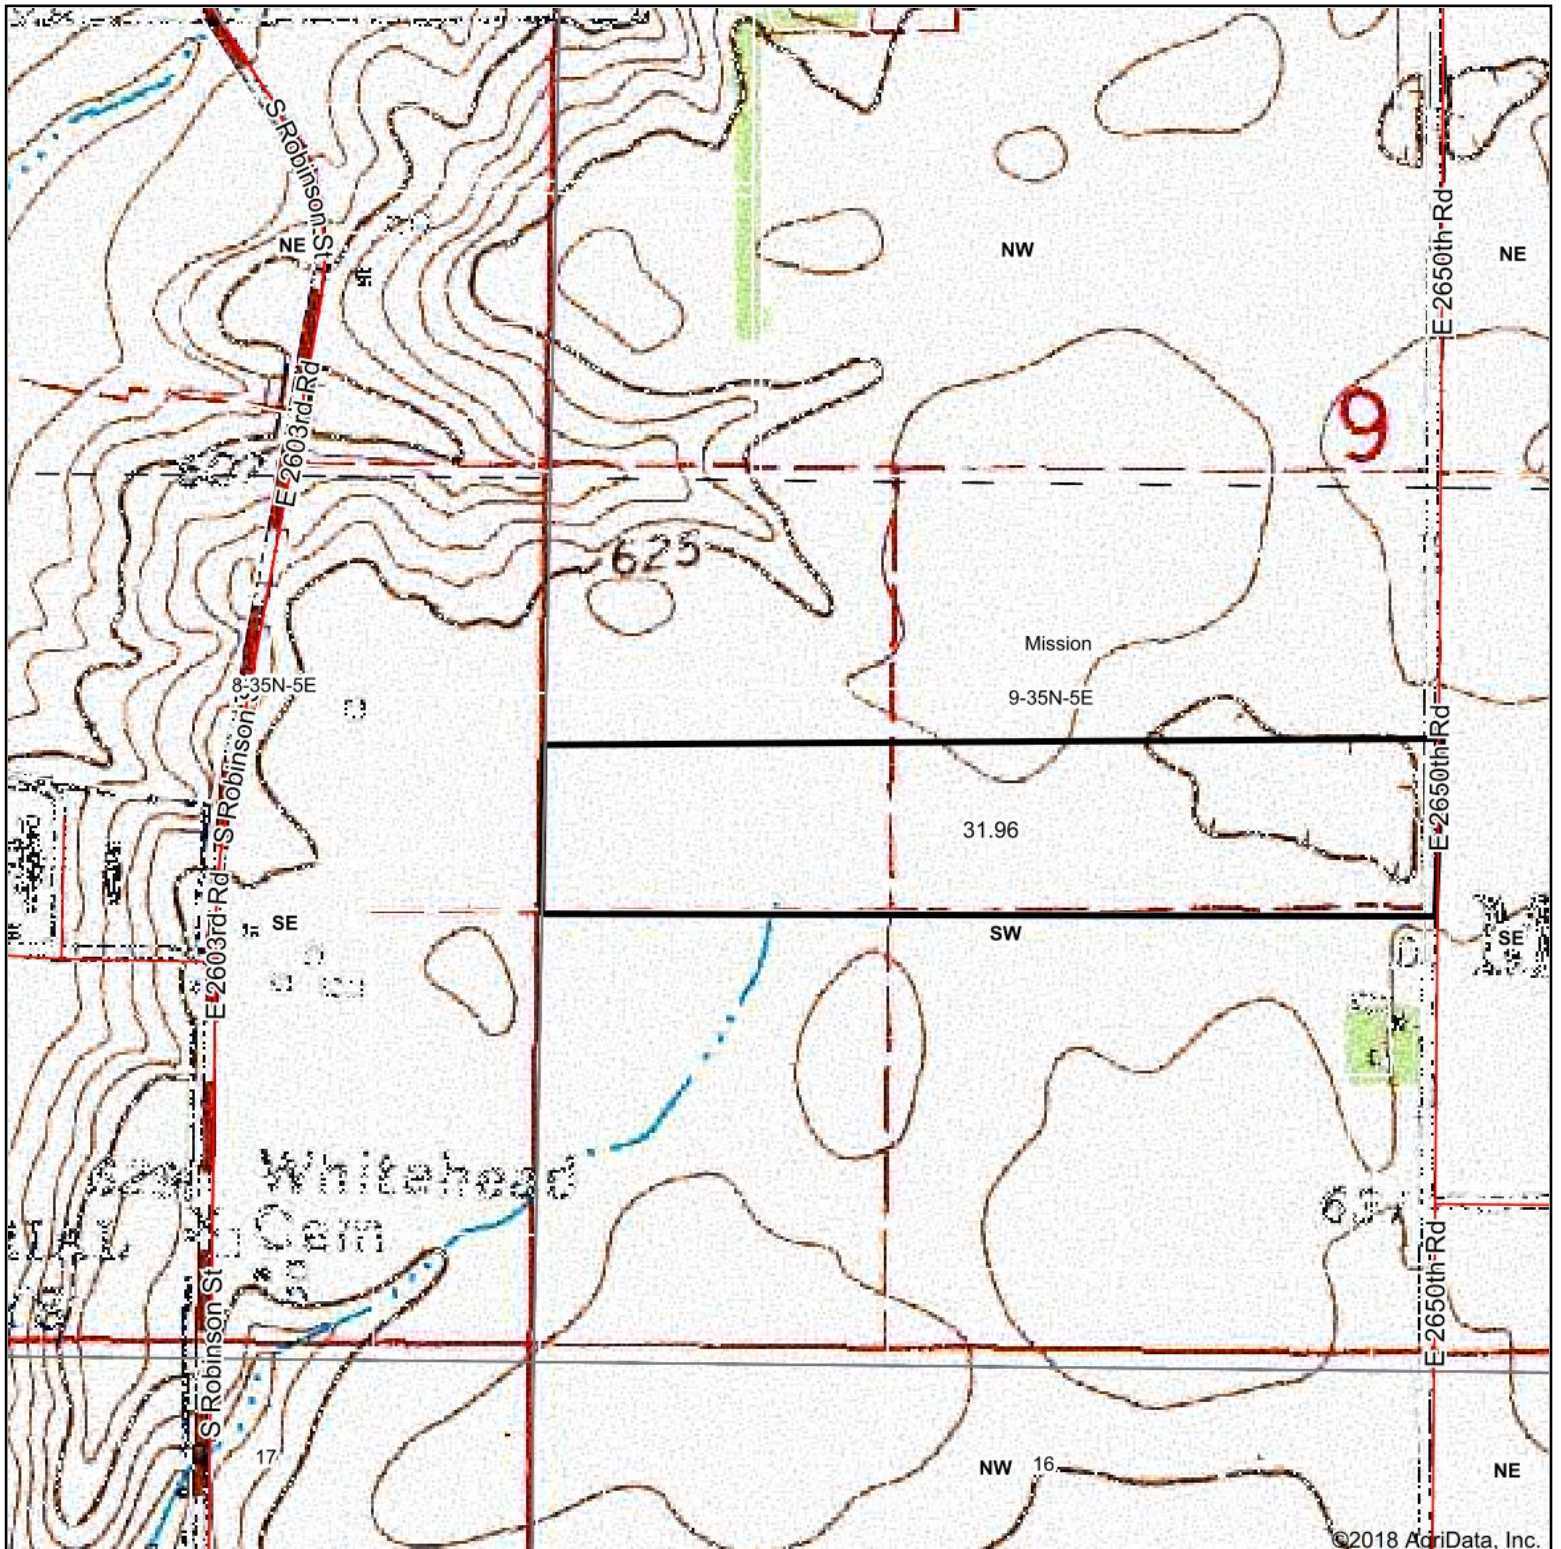

Tract 5 - 31.96 Acres - Topography Map

©2018 AgriData, Inc.

map center: 41° 31' 9.87, -88° 40' 24.09

9-35N-5E
La Salle County
Illinois

10/10/2018

Maps Provided By:

© Agridata, Inc. 2018

www.AgridataInc.com