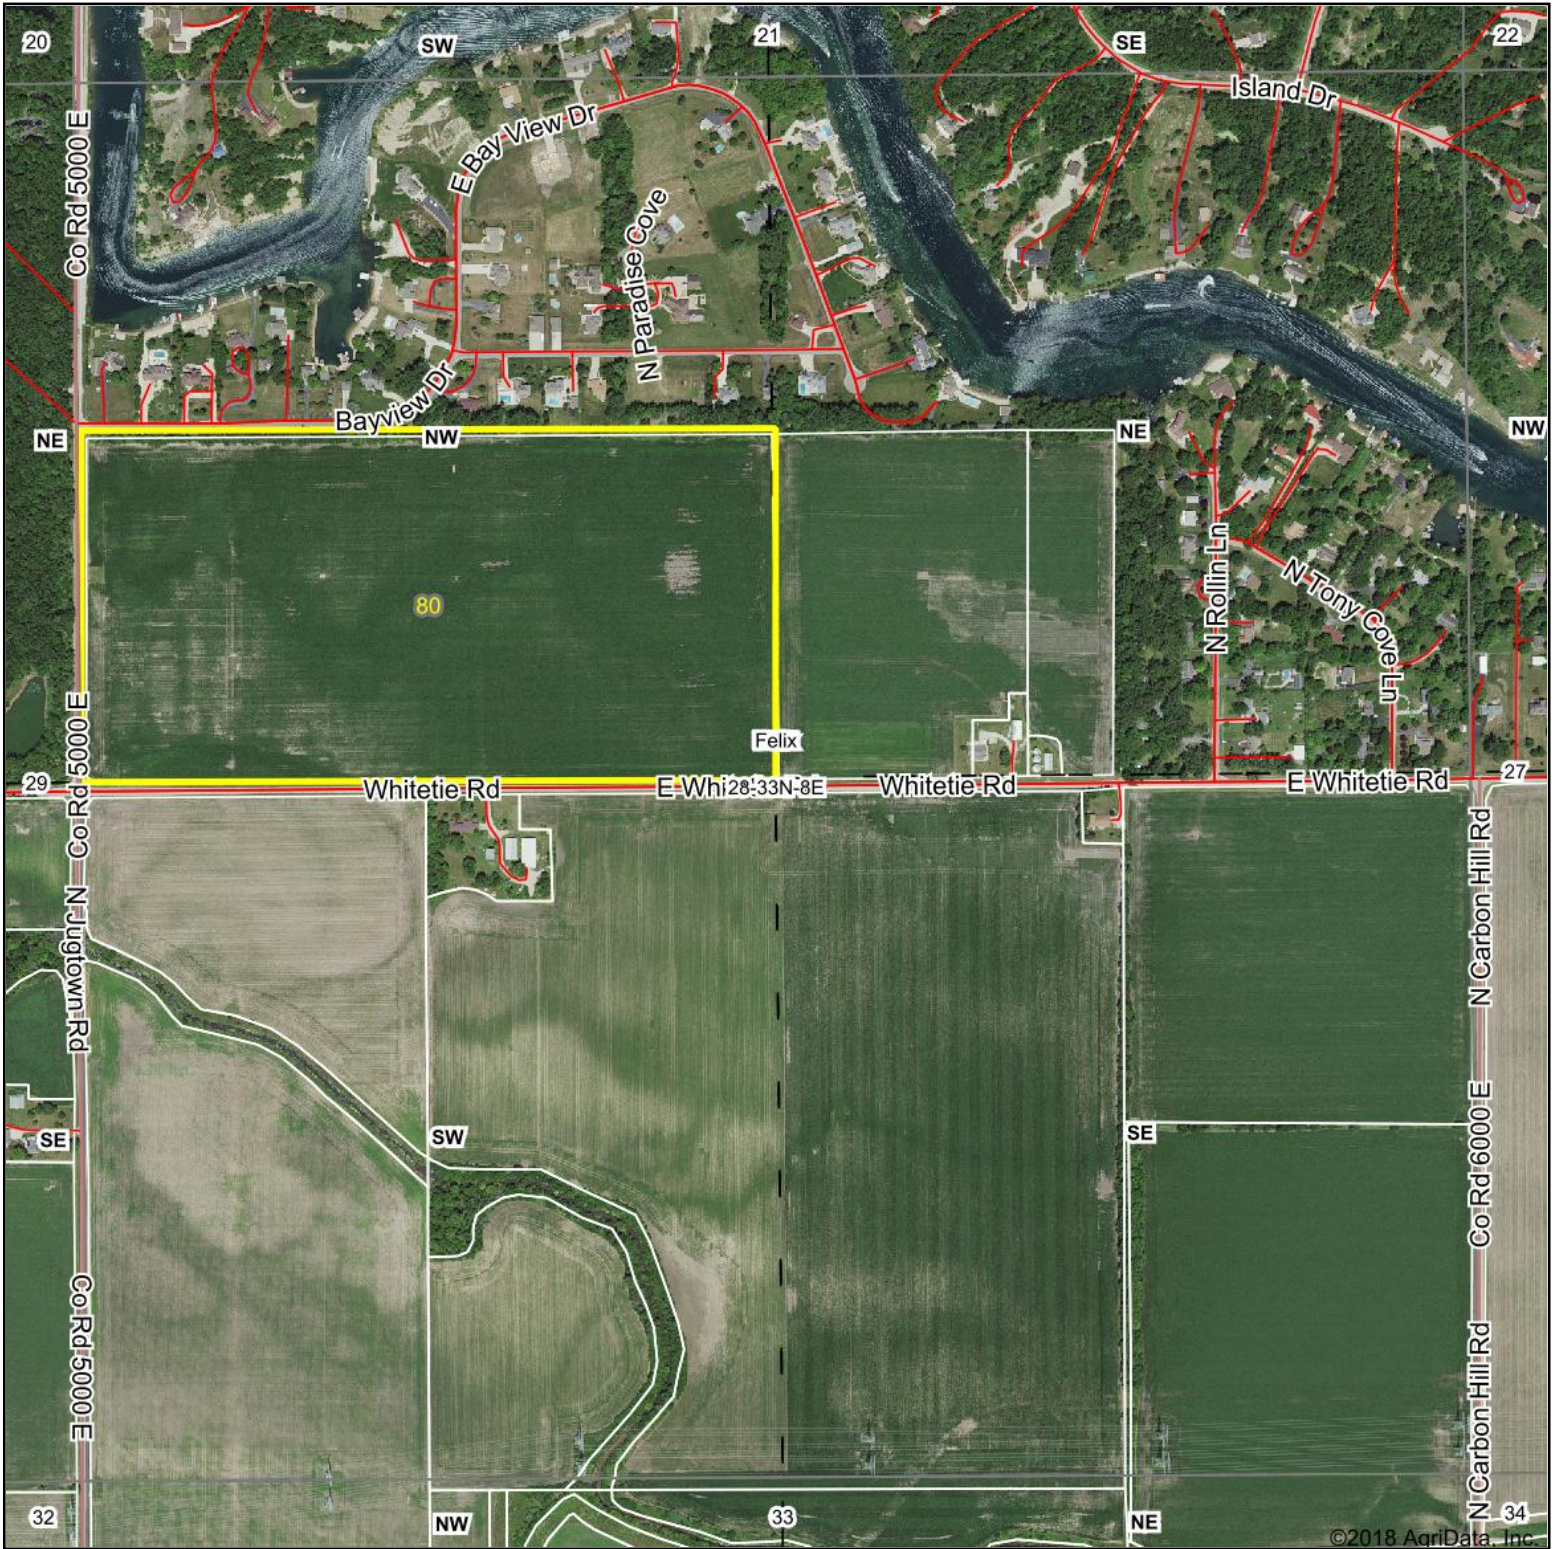

Aerial Map - 80 Acres

©2018 AgriData, Inc.

map center: 41° 18' 32.13, -88° 18' 53.14

RO
 RICHARD A. OLSON
 & ASSOCIATES, INC.
 531 W. Bedford Road, Morris, IL 60450
 Ph: 815-942-4266 Fax: 815-942-4654
 www.richardaolson.com

Maps Provided By:

28-33N-8E
Grundy County
Illinois

2/13/2018