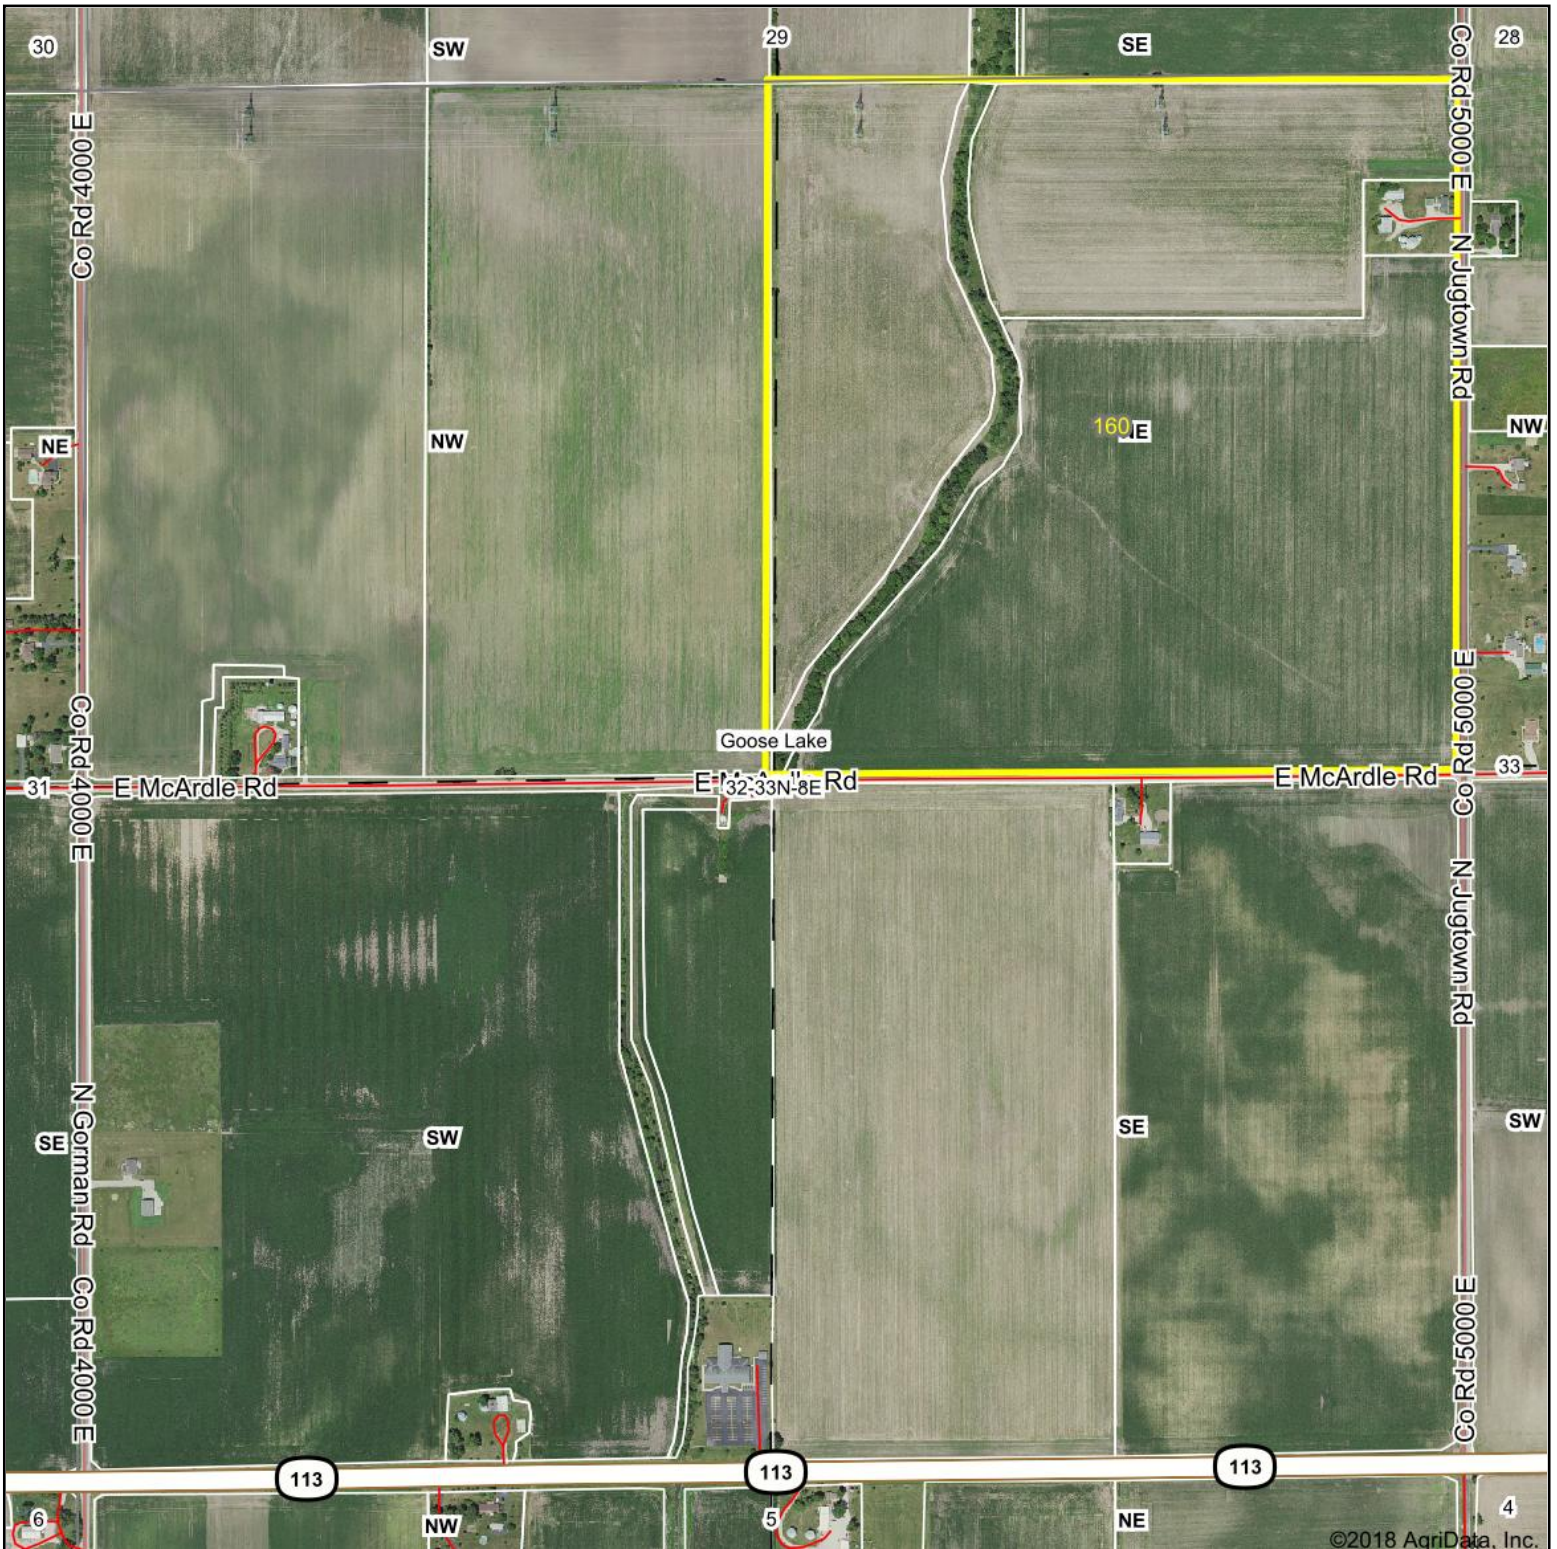

# Aerial Map - 160 Acres

©2018 AgriData, Inc.

map center: 41° 17' 38.38, -88° 20' 0.72

**RO**  
 RICHARD A. OLSON  
 & ASSOCIATES, INC.  
 531 W. Bedford Road, Morris, IL 60450  
 Ph: 815-942-4266 Fax: 815-942-4654  
 www.richardaolson.com

Maps Provided By:  
  
 CUSTOMIZED ONLINE MAPPING  
 © AgriData, Inc. 2018 www.AgriDataInc.com

**32-33N-8E**  
**Grundy County**  
**Illinois**

2/13/2018