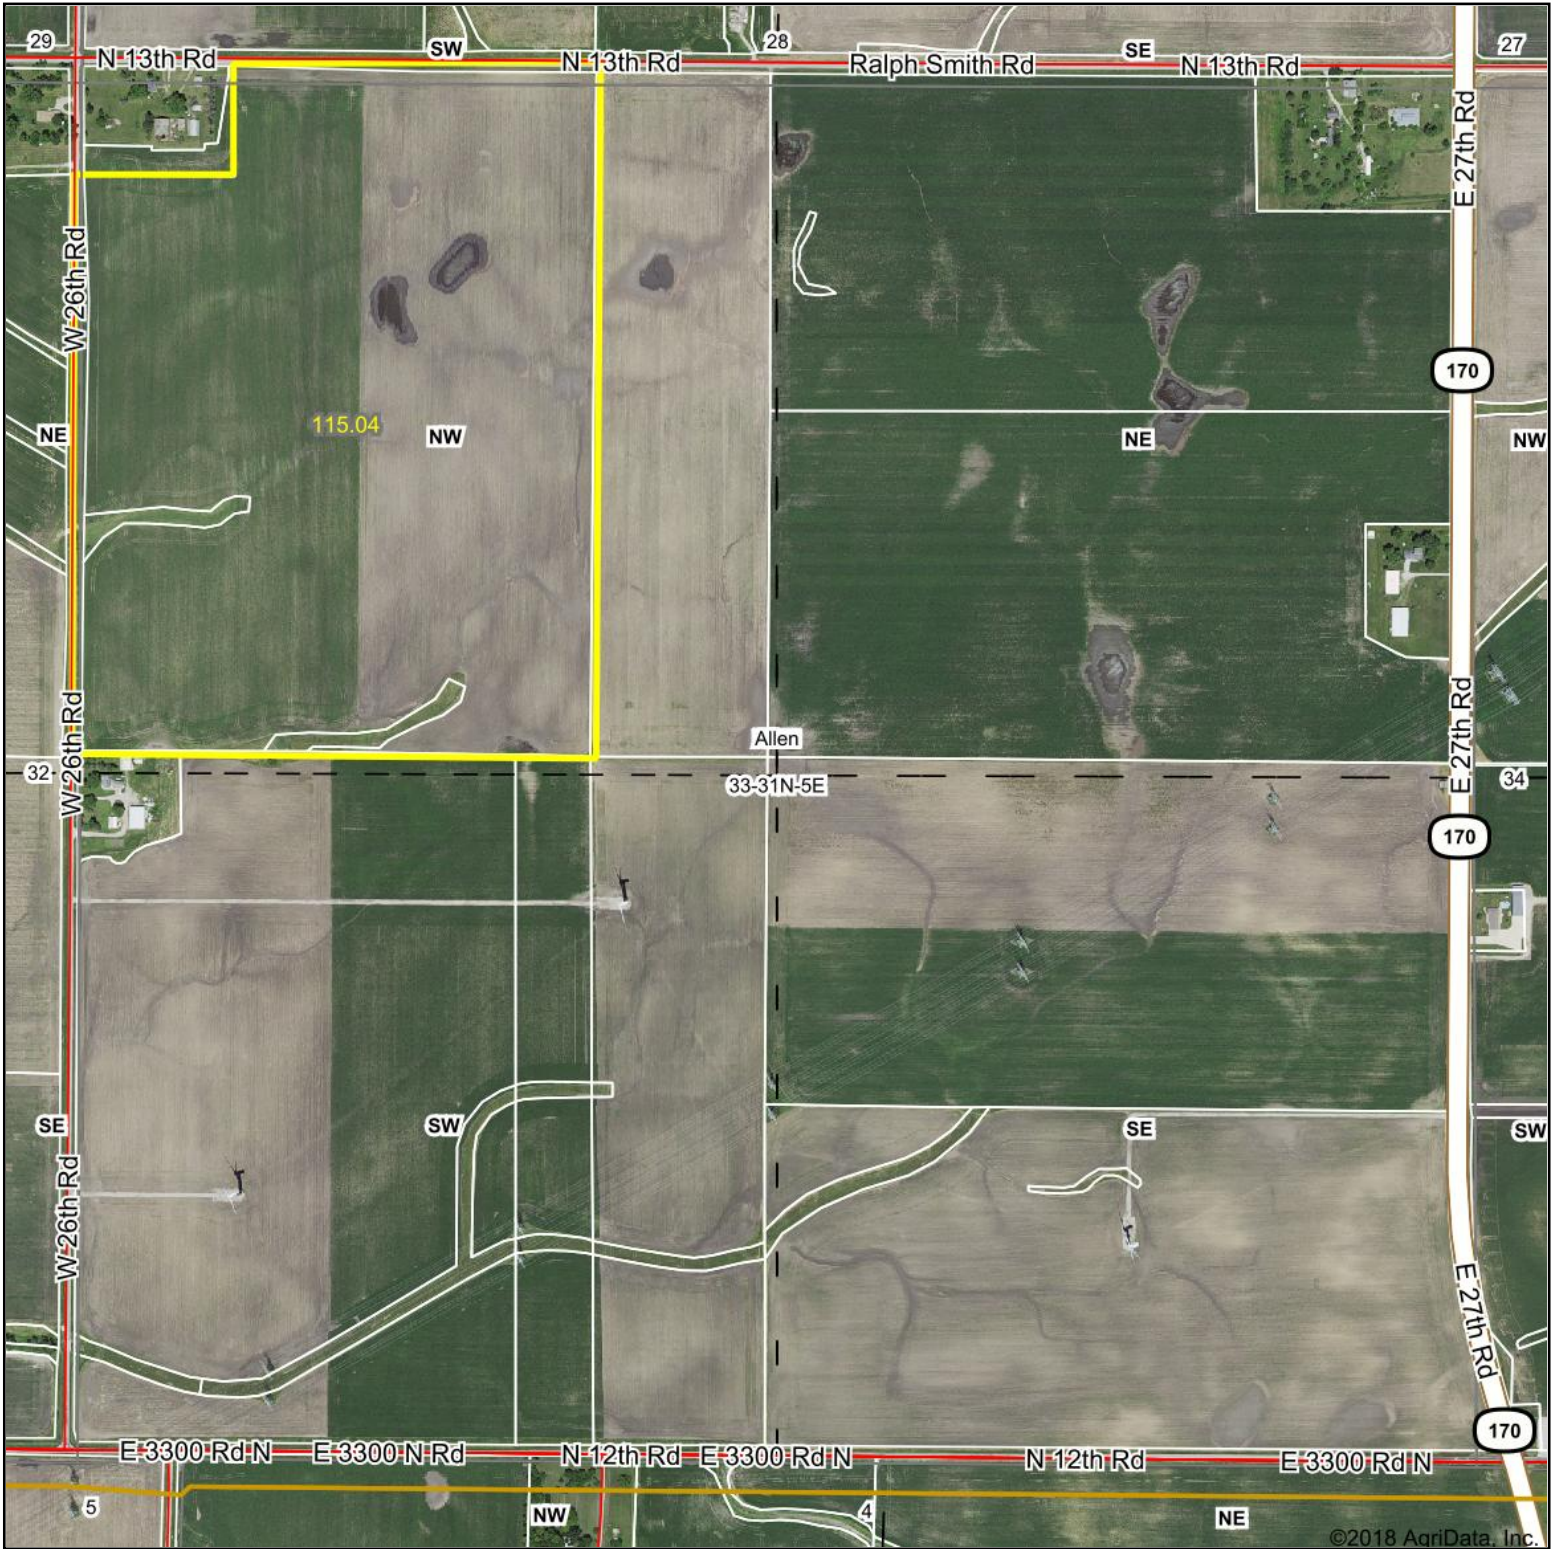

PIN 35-33-102-000 - Aerial Map

©2018 AgriData, Inc.

map center: 41° 6' 53.22, -88° 39' 11.98

RO
 RICHARD A. OLSON
 & ASSOCIATES, INC.
 531 W. Bedford Road, Morris, IL 60450
 Ph: 815-942-4266 Fax: 815-942-4654
 www.richardaolson.com

Maps Provided By:

© AgriData, Inc. 2018

www.AgriDataInc.com

33-31N-5E
La Salle County
Illinois

10/24/2018