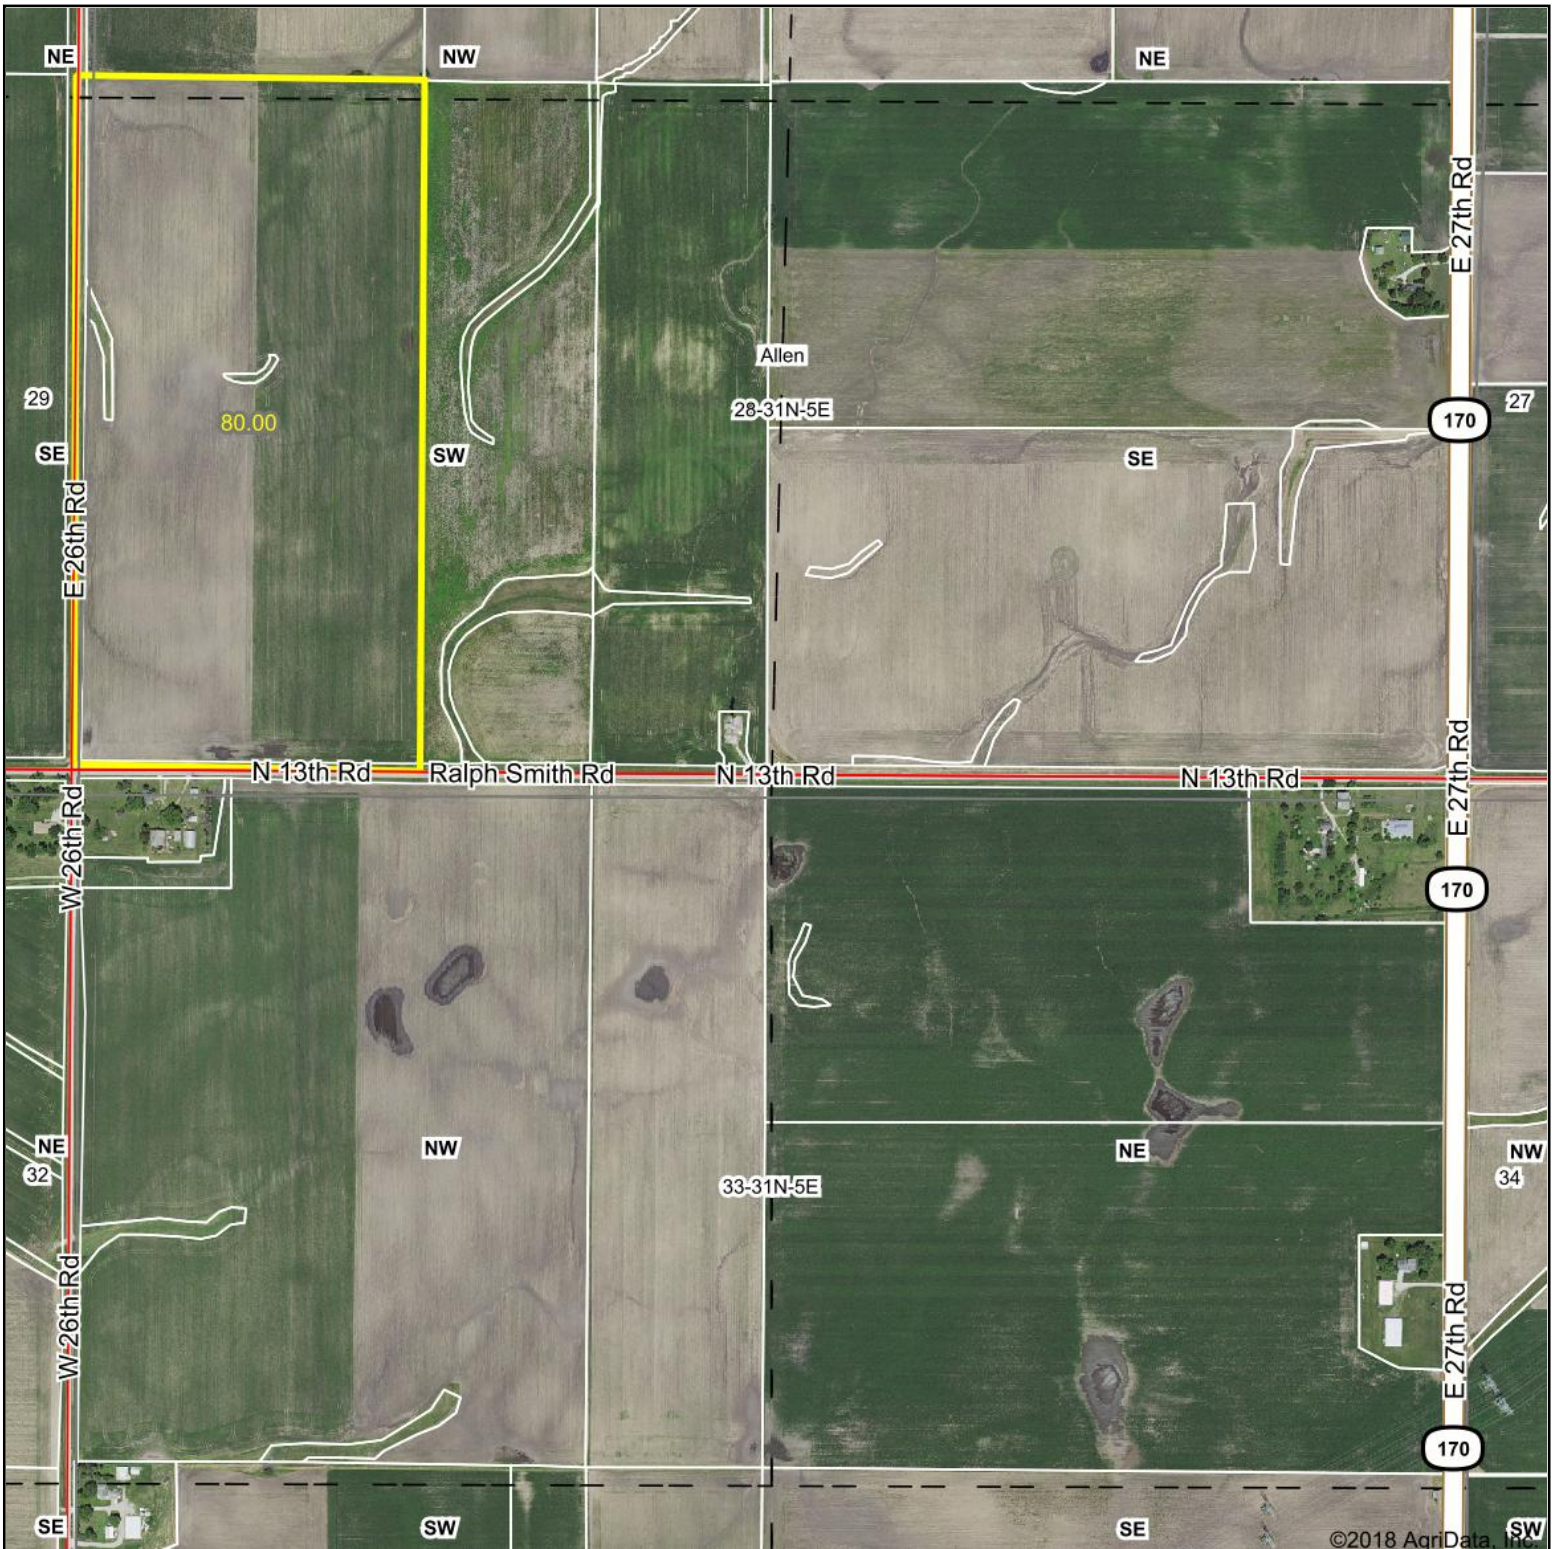

PIN 35-28-300-000 - Aerial Map

©2018 AgriData, Inc.

map center: 41° 7' 19.92, -88° 39' 12.39

RO
 RICHARD A. OLSON
 & ASSOCIATES, INC.
 531 W. Bedford Road, Morris, IL 60450
 Ph: 815-942-4266 Fax: 815-942-4654
 www.richardaolson.com

Maps Provided By:

 CUSTOMIZED ONLINE MAPPING
 © AgriData, Inc. 2018 www.AgriDataInc.com

28-31N-5E
La Salle County
Illinois

10/24/2018