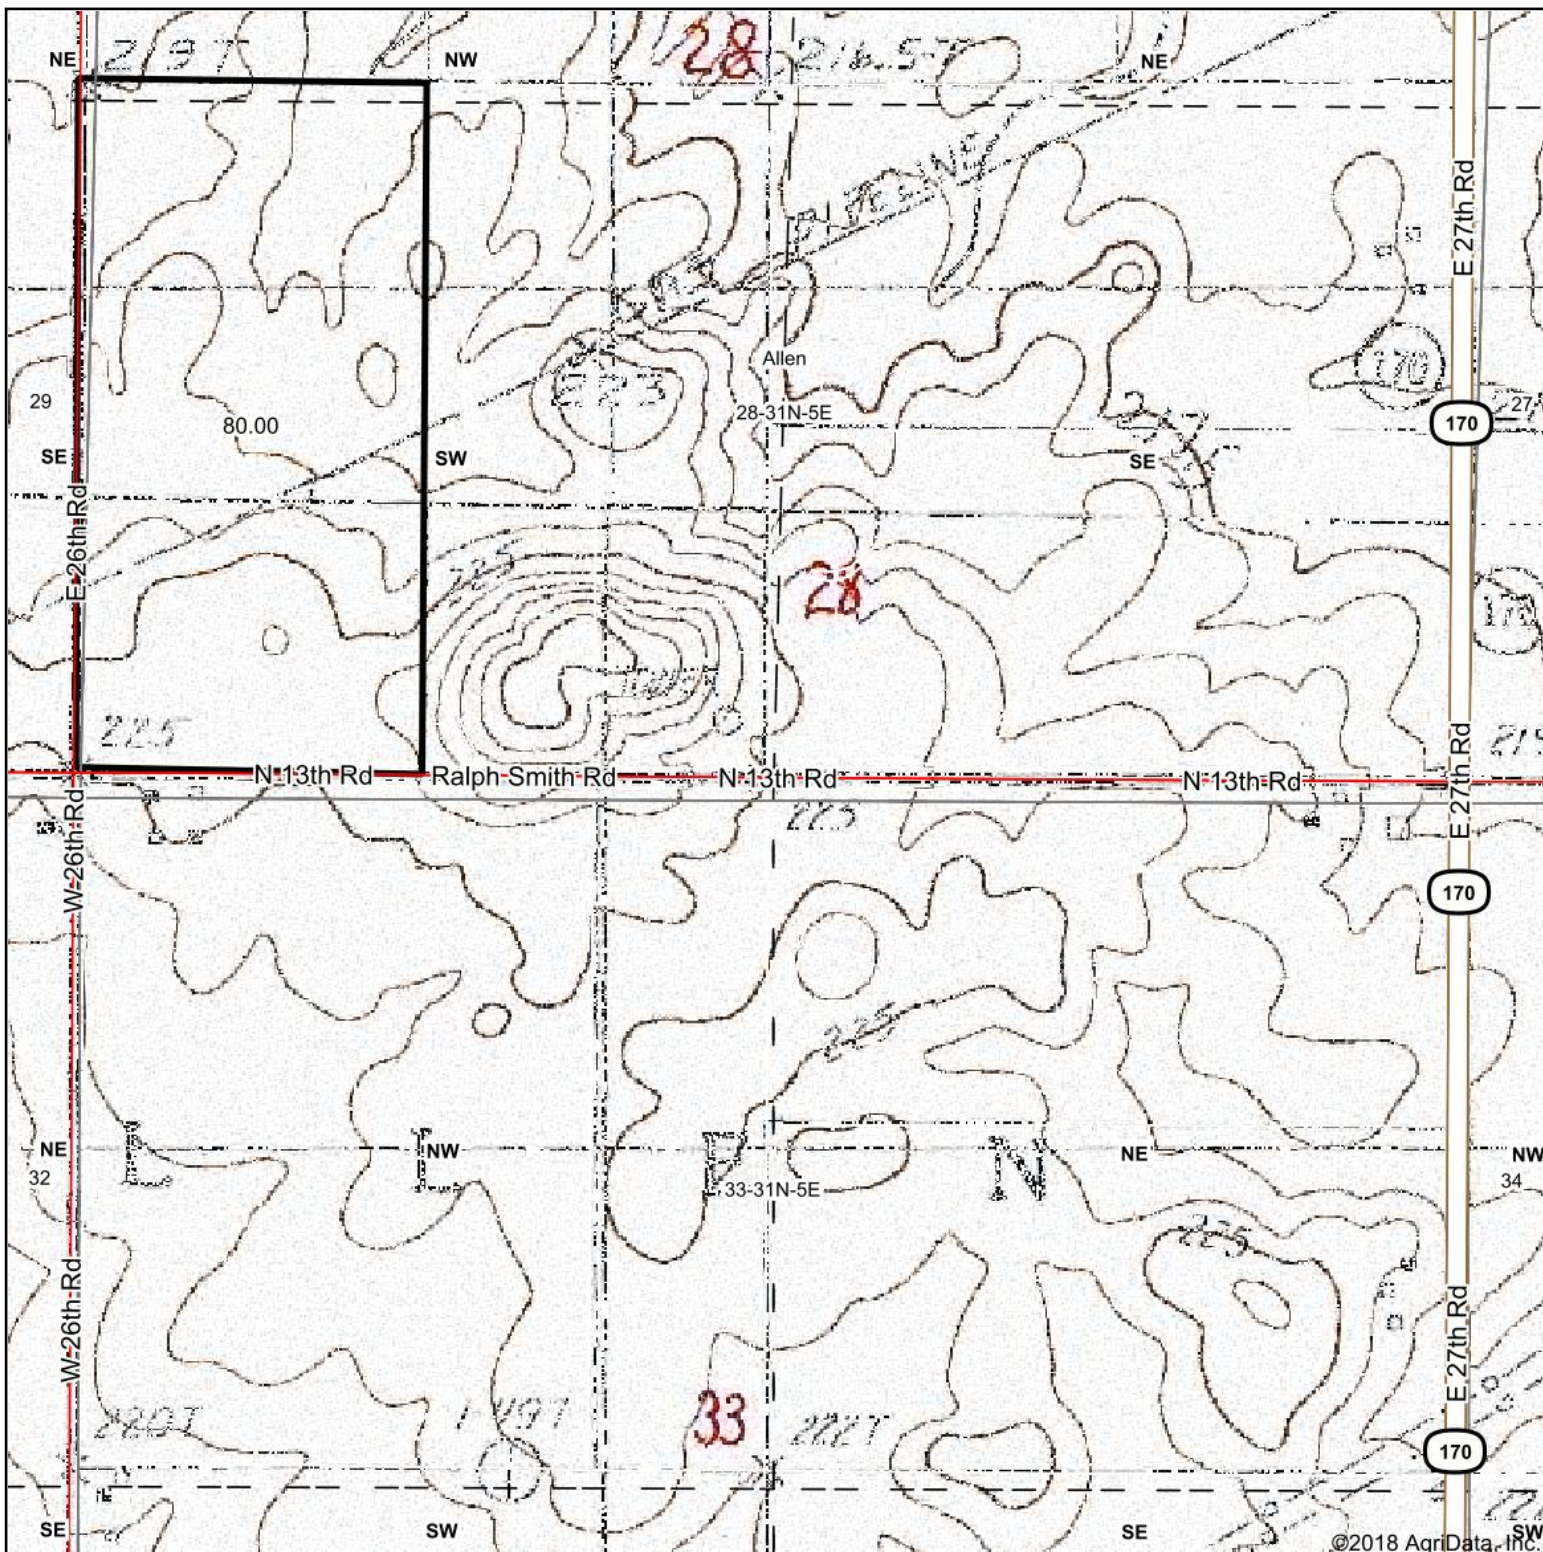

PIN 35-28-300-000 - Topography Map

©2018 AgriData, Inc.

map center: 41° 7' 19.92, -88° 39' 12.39

28-31N-5E
La Salle County
Illinois

10/24/2018

RO

**RICHARD A. OLSON
& ASSOCIATES, INC.**

Maps Provided By:

© Agridata, Inc. 2018

www.AgridataInc.com