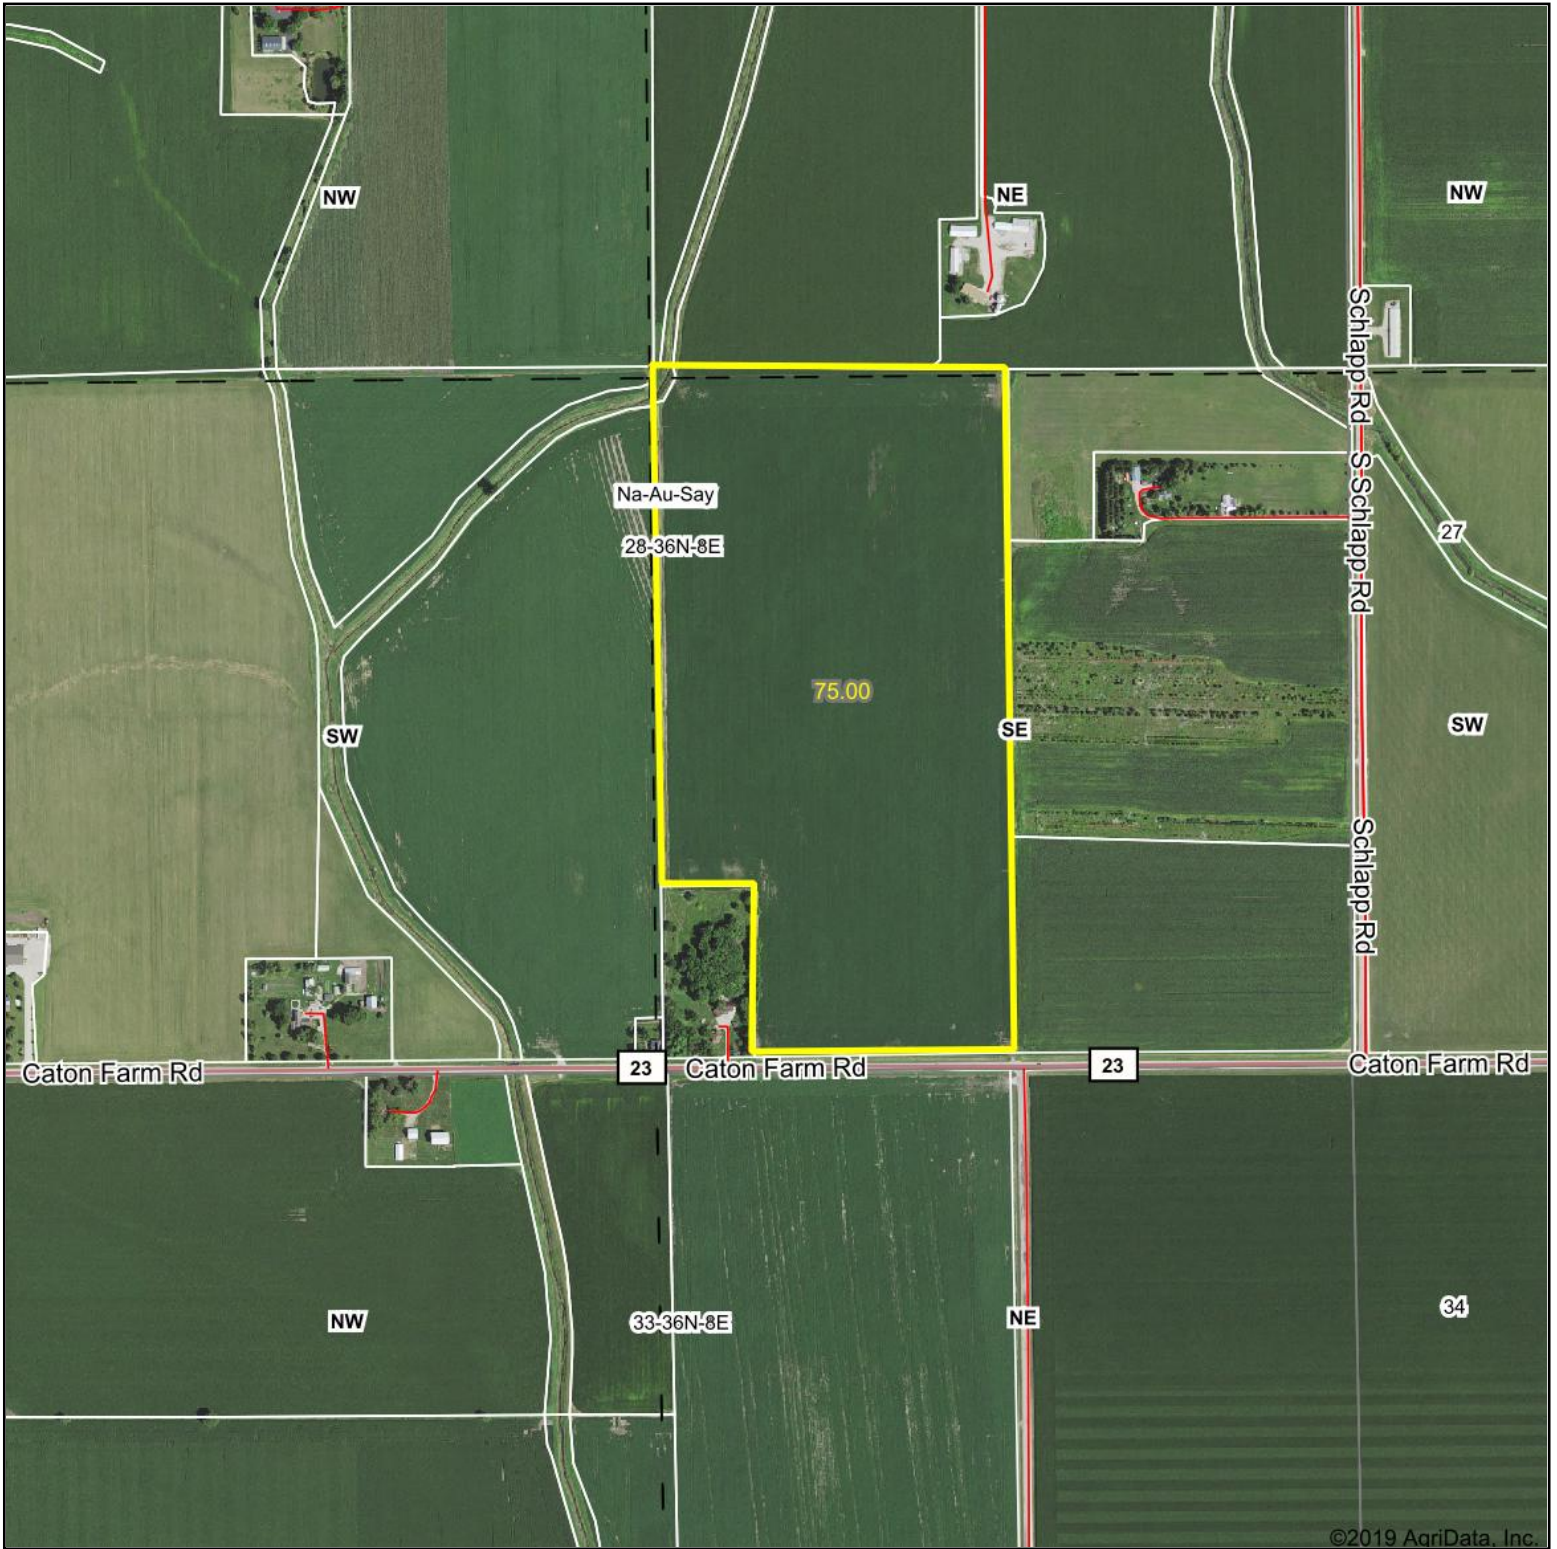

Aerial Map - 75 Acres

©2019 AgriData, Inc.

map center: 41° 33' 59, -88° 19' 20.33

RO
RICHARD A. OLSON
& ASSOCIATES, INC.
531 W. Bedford Road, Morris, IL 60450
Ph: 815-942-4266 Fx: 815-942-4654
www.richardaolson.com

Maps Provided By:

CUSTOMIZED ONLINE MAPPING
© AgriData, Inc. 2019 www.AgriDataInc.com

28-36N-8E
Kendall County
Illinois

3/15/2019