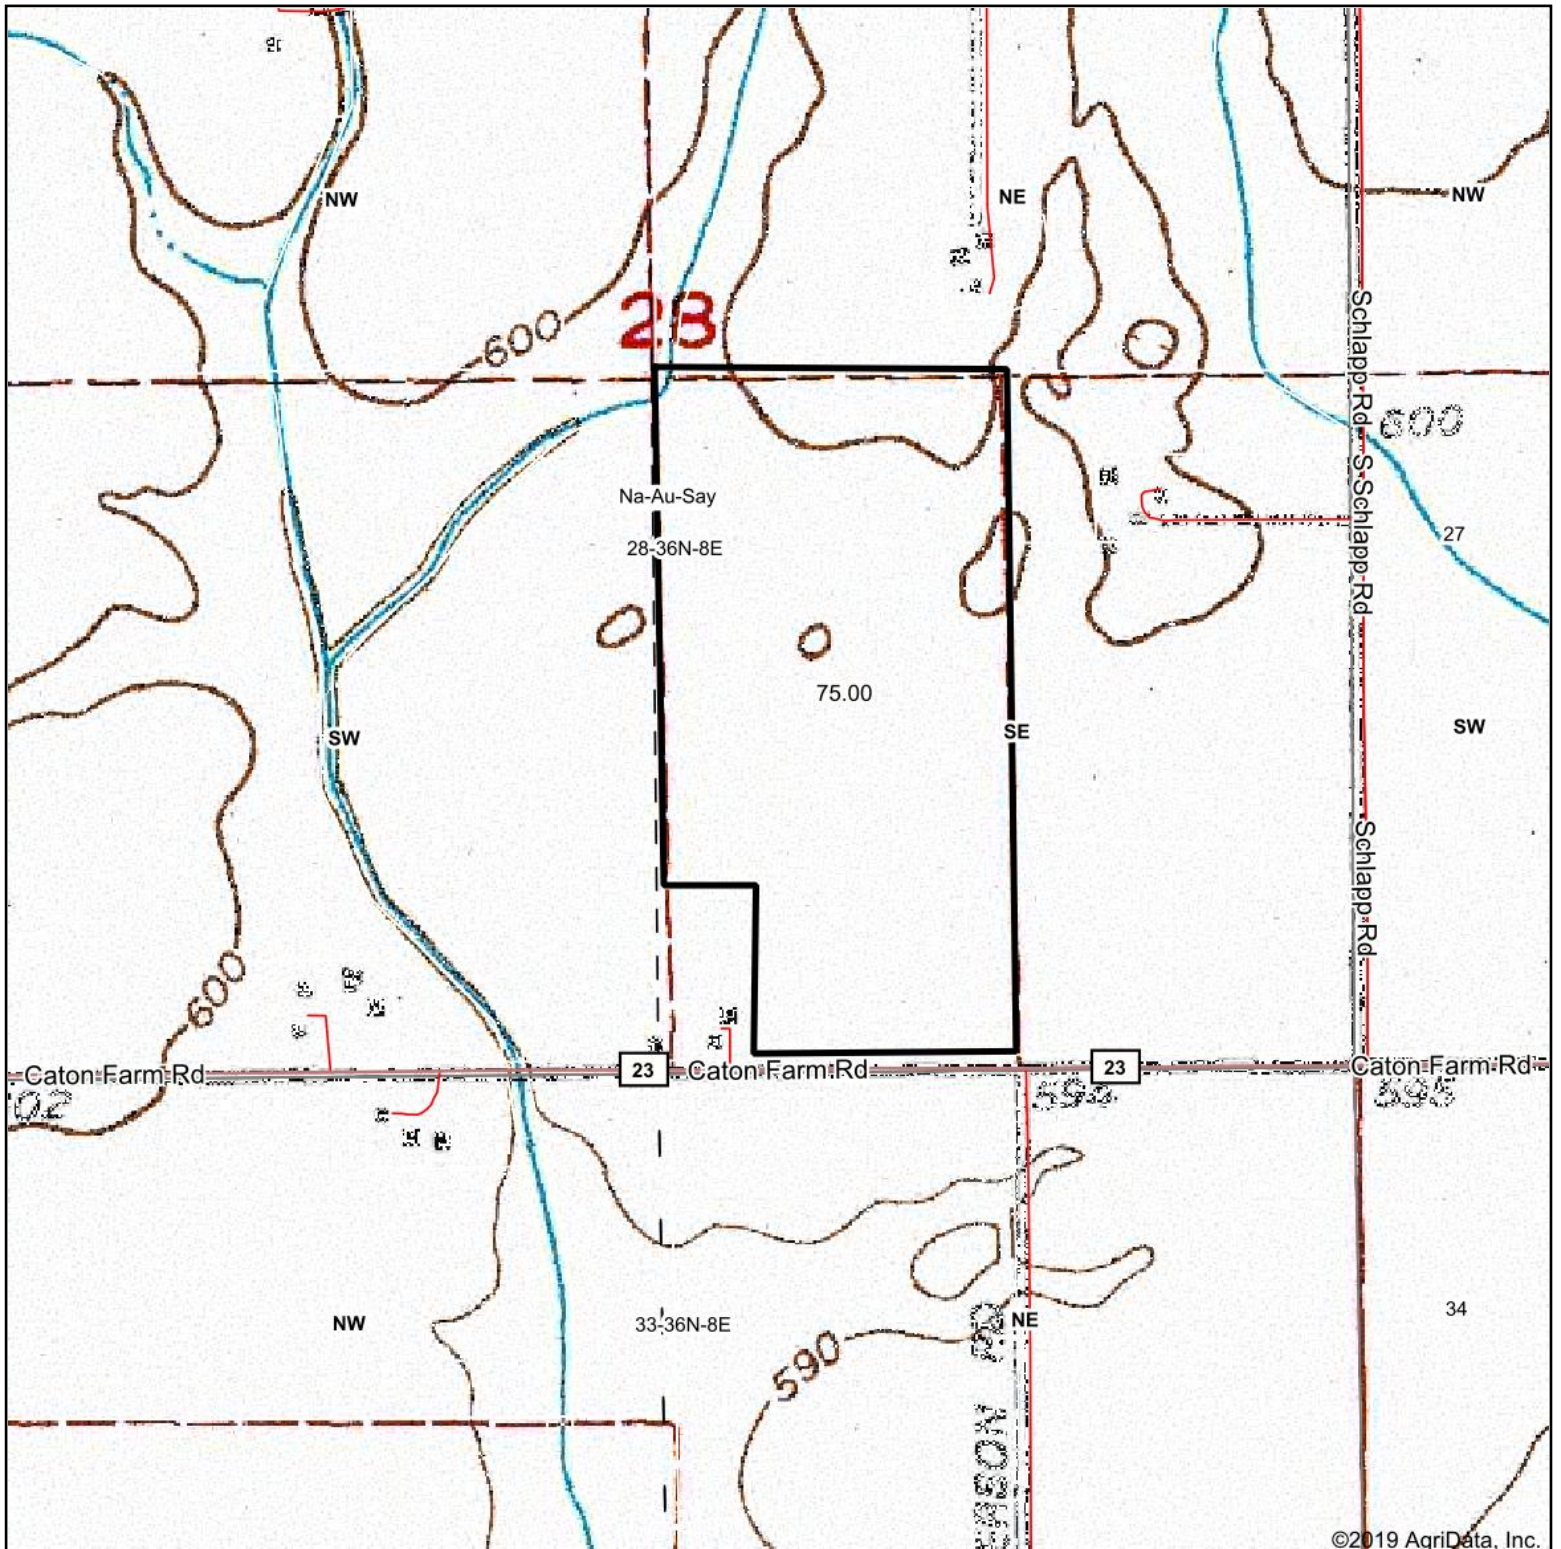

# Topography Map - 75 Acres

©2019 AgriData, Inc.

map center: 41° 33' 59, -88° 19' 20.33

**28-36N-8E**  
**Kendall County**  
**Illinois**

3/15/2019

**RO**  
RICHARD A. OLSON  
& ASSOCIATES, INC.  
531 W. Bedford Road, Morris, IL 60450  
Ph: 815-942-4266 Fx: 815-942-4654  
www.richardaolson.com