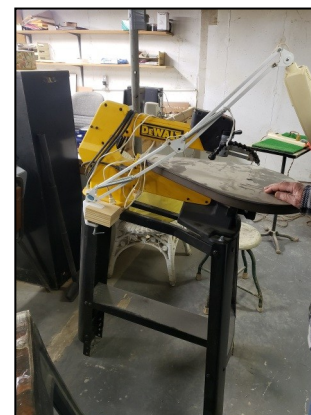

Tools & Equipment:

Festool TS 55 EQ-Plus Plunge-Cut Saw; MFT/3 Multifunction Table; Bosch Sliding Compound Miter Saw; Delta Biesemeyer T-Square Miter Saw Table & Cut-Off Stops; Large Assortment of Power Tools; CM 8" Bench Grinder; CM 8" Wetstone Sharpener; Bosch Routers; Ryobi Oscillating Sander; Dovetail Jig; Freud Biscuit Jointer; Leigh Dovetail Jig; Senco Brad Nailer & boxes of brad nails; Bosch Cordless Drill; Freud, Dewalt, Porter Cable, Ryobi Routers; Various Orbital Sanders; Spray Guns; Porter Cable Trim Saw; Delta 4" Belt/6" Disc Sander; Dremel Workstation, and more.

Supplies & Misc:

Many Router Bits; **Lie-Nielsen #8 Jointer Plane**; Several additional Nielsen planes in the box; Pfeil Carving Tool Set - Swiss; Wood Chisels & Scrapers; Many Woodcraft items; Large Assortment of Bessey Bar Clamps – various sizes; **Freud SD-508 Dado Blades**; Lots of Hardware; Collection of Hand Tools & Drop Cords; Cabinet Making Tools; **Lots of Assorted Wood** > Cherry, Walnut, Mahogany, and more.

SELLER NOTES – Terry was the former head of the Grundy County Woodworkers Club. Meetings are still held each first Wed, 7pm, 3rd floor, Old National Bank, 220 W Main St, Morris, IL 60450. This is a very nice collection of well-maintained tools.

SELLERS: Terry Steinbach – 815-942-8250

Auctioneers:

Dick Olson
Richard A. Olson & Assoc, Inc
815-258-3003

Erik Olson
Lucky Auctions LLC
815-931-0699

NOTE: There will be NO food service at this auction. McDonalds & BP is one block away. 12:00 PM start time.