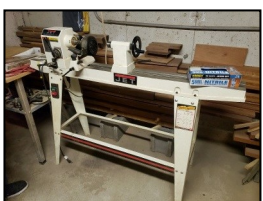

Tools & Equipment:

Festool TS 55 EQ-Plus Plunge-Cut Saw; MFT/3 Multifunction Table; Bosch Sliding Compound Miter Saw; Delta Biesemeyer T-Square Miter Saw Table & Cut-Off Stops; Large Assortment of Power Tools; CM 8" Bench Grinder; CM 8" Wetstone Sharpener; Bosch Routers; Ryobi Oscillating Sander; Dovetail Jig; Freud Biscuit Jointer; Leigh Dovetail Jig; Senco Brad Nailer & boxes of brad nails; Bosch Cordless Drill; Freud, Dewalt, Porter Cable, Ryobi Routers; Various Orbital Sanders; Spray Guns; Porter Cable Trim Saw; Delta 4" Belt/6" Disc Sander; Dremel Workstation, and more.

Supplies & Misc:

Many Router Bits; **Lie-Nielsen #8 Jointer Plane**; Several additional Nielsen planes in the box; Pfeil Carving Tool Set - Swiss; Wood Chisels & Scrapers; Many Woodcraft items; Large Assortment of Bessey Bar Clamps – various sizes; **Freud SD-508 Dado Blades**; Lots of Hardware; Collection of Hand Tools & Drop Cords; Cabinet Making Tools; **Lots of Assorted Wood** > Cherry, Walnut, Mahogany, and more.

SELLER NOTES – Terry was the former head of the Grundy County Woodworkers Club. Meetings are still held each first Wed, 7pm, 3rd floor, Old National Bank, 220 W Main St, Morris, IL 60450. This is a very nice collection of well-maintained tools.

SELLERS: Terry Steinbach – 815-942-8250

Auctioneers:

Dick Olson
Richard A. Olson & Assoc, Inc
815-258-3003

Erik Olson
Lucky Auctions LLC
815-931-0699

NOTE: There will be NO food service at this auction. McDonalds & BP is one block away. 12:00 PM start time.